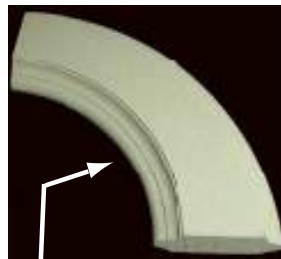

Baluster Rails

BR-424-8
Big Sur

Straight (S)

Radius measured on the inside base
Radius (R)

Terminal (T)

Corner (C)

BR-950-8
La Jolla

Straight (S)

Radius measured on the inside base
Radius (R)

Terminal (T)

Corner (C)

BR-980-8
Cardiff

Straight (S)

Radius measured on the inside base
Radius (R)

Terminal (T)

Corner (C)

** Available in limited sizes

*All pieces have a tolerance of +/- 1/4"

Products	LA JOLLA - RAIL CAPS
BR-950-8C	CORNER 8-1/4" W x 17-5/8" L x 4" H
BR-950-8R.18	18" RADIUS 8-1/4" W x 4" TH
BR-950-8R.36	36" RADIUS x 8-1/4" W x 4" TH x 35-5/8" L
BR-950-8R.48	48" RADIUS x 8-1/4" W x 4" TH x 35-5/8" L
BR-950-8R.60	60" RADIUS 8 1/2" x 4" TH x 35-5/8" L
BR-950-8R.72	72" RADIUS x 8-1/4" W x 4" TH x 35-5/8" L
BR-950-8R.96	96" RADIUS 8-1/4" W x 4" TH x 35-5/8" L
BR-950-8R120	120" RADIUS 8-1/4" W x 4" H x 35-5/8" L
BR-950-8R144	144" RADIUS 8-1/4" W x 4" H x 35-5/8" L
BR-950-8R216	216" RADIUS 8-1/4" x 4" x 35-5/8" L
BR-950-8R320	320" RADIUS 8-1/4" x 4" x 35-5/8" L
BR-950-8S	STRAIGHT 8-1/4" W x 35-5/8" L x 4" H
BR-950-8T	TERMINAL 8-1/4" W x 35-5/8" L x 4" H
	CARDIFF - RAIL CAPS
BR-980-8C	CORNER 8" B x 4-1/2" H
BR-980-8R.36	36" RADIUS 8" B x 4-1/2" H x 35-5/8" L
BR-980-8R.48	48" RADIUS 8" B x 4-1/2" H x 35-5/8" L
BR-980-8R.72	72" RADIUS 8" B x 4-1/2" H x 35-5/8" L
BR-980-8R.96	96" RADIUS 8" B x 4-1/2" H x 35-5/8" L
BR-980-8R120	120" RADIUS 8" B x 4-1/2" TH x 35-5/8" L
BR-980-8R216	216" RADIUS 8" B x 4-1/2" H x 35-5/8" L
BR-980-8S	STRAIGHT 8" B x 35-5/8" L x 4-1/2" H
BR-980-8T	TERMINAL 8" B x 35-5/8" L x 4-1/2" H
BR-424-8T	TERMINAL 8" B x 4" H x 36-1/4" L
BR-424-8S	STRAIGHT 8" B x 4" H x 36-1/4" L