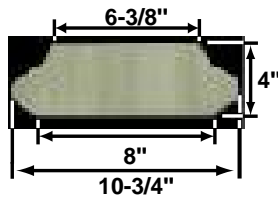

Baluster Rails

BR-424-8
Big Sur

Straight (S)

Radius measured on the inside base
Radius (R)

Terminal (T)

Corner (C)

BR-950-8
La Jolla

Straight (S)

Radius measured on the inside base
Radius (R)

Terminal (T)

Corner (C)

BR-980-8
Cardiff

Straight (S)

Radius measured on the inside base
Radius (R)

Terminal (T)

Corner (C)

** Available in limited sizes

*All pieces have a tolerance of +/- 1/4"

Products	LA JOLLA - RAIL CAPS
BR-950-8C	CORNER 8-1/4" W x 17-5/8" L x 4" H
BR-950-8R.18	18" RADIUS 8-1/4" W x 4" TH
BR-950-8R.36	36" RADIUS x 8-1/4" W x 4" TH x 35-5/8" L
BR-950-8R.48	48" RADIUS x 8-1/4" W x 4" TH x 35-5/8" L
BR-950-8R.60	60" RADIUS 8 1/2" x 4" TH x 35-5/8" L
BR-950-8R.72	72" RADIUS x 8-1/4" W x 4" TH x 35-5/8" L
BR-950-8R.96	96" RADIUS 8-1/4" W x 4" TH x 35-5/8" L
BR-950-8R120	120" RADIUS 8-1/4" W x 4" H x 35-5/8" L
BR-950-8R144	144" RADIUS 8-1/4" W x 4" H x 35-5/8" L
BR-950-8R216	216" RADIUS 8-1/4" x 4" x 35-5/8" L
BR-950-8R320	320" RADIUS 8-1/4" x 4" x 35-5/8" L
BR-950-8S	STRAIGHT 8-1/4" W x 35-5/8" L x 4" H
BR-950-8T	TERMINAL 8-1/4" W x 35-5/8" L x 4" H
	CARDIFF - RAIL CAPS
BR-980-8C	CORNER 8" B x 4-1/2" H
BR-980-8R.36	36" RADIUS 8" B x 4-1/2" H x 35-5/8" L
BR-980-8R.48	48" RADIUS 8" B x 4-1/2" H x 35-5/8" L
BR-980-8R.72	72" RADIUS 8" B x 4-1/2" H x 35-5/8" L
BR-980-8R.96	96" RADIUS 8" B x 4-1/2" H x 35-5/8" L
BR-980-8R120	120" RADIUS 8" B x 4-1/2" TH x 35-5/8" L
BR-980-8R216	216" RADIUS 8" B x 4-1/2" H x 35-5/8" L
BR-980-8S	STRAIGHT 8" B x 35-5/8" L x 4-1/2" H
BR-980-8T	TERMINAL 8" B x 35-5/8" L x 4-1/2" H
BR-424-8T	TERMINAL 8" B x 4" H x 36-1/4" L
BR-424-8S	STRAIGHT 8" B x 4" H x 36-1/4" L