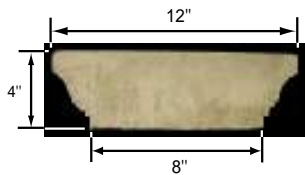

Baluster Rails

BR-424-8
Big Sur

Straight (S)

Radius measured on the inside base
Radius (R)

Terminal (T)

Corner (C)

BR-950-8
La Jolla

Straight (S)

Radius measured on the inside base
Radius (R)

Terminal (T)

Corner (C)

BR-980-8
Cardiff

Straight (S)

Radius measured on the inside base
Radius (R)

Terminal (T)

Corner (C)

** Available in limited sizes

*All pieces have a tolerance of +/- 1/4"

Products	LA JOLLA - RAIL CAPS
BR-950-8C	CORNER 8-1/4" W x 17-5/8" L x 4" H
BR-950-8R.18	18" RADIUS 8-1/4" W x 4" TH
BR-950-8R.36	36" RADIUS x 8-1/4" W x 4" TH x 35-5/8" L
BR-950-8R.48	48" RADIUS x 8-1/4" W x 4" TH x 35-5/8" L
BR-950-8R.60	60" RADIUS 8 1/2" x 4" TH x 35-5/8" L
BR-950-8R.72	72" RADIUS x 8-1/4" W x 4" TH x 35-5/8" L
BR-950-8R.96	96" RADIUS 8-1/4" W x 4" TH x 35-5/8" L
BR-950-8R120	120" RADIUS 8-1/4" W x 4" H x 35-5/8" L
BR-950-8R144	144" RADIUS 8-1/4" W x 4" H x 35-5/8" L
BR-950-8R216	216" RADIUS 8-1/4" x 4" x 35-5/8" L
BR-950-8R320	320" RADIUS 8-1/4" x 4" x 35-5/8" L
BR-950-8S	STRAIGHT 8-1/4" W x 35-5/8" L x 4" H
BR-950-8T	TERMINAL 8-1/4" W x 35-5/8" L x 4" H
	CARDIFF - RAIL CAPS
BR-980-8C	CORNER 8" B x 4-1/2" H
BR-980-8R.36	36" RADIUS 8" B x 4-1/2" H x 35-5/8" L
BR-980-8R.48	48" RADIUS 8" B x 4-1/2" H x 35-5/8" L
BR-980-8R.72	72" RADIUS 8" B x 4-1/2" H x 35-5/8" L
BR-980-8R.96	96" RADIUS 8" B x 4-1/2" H x 35-5/8" L
BR-980-8R120	120" RADIUS 8" B x 4-1/2" TH x 35-5/8" L
BR-980-8R216	216" RADIUS 8" B x 4-1/2" H x 35-5/8" L
BR-980-8S	STRAIGHT 8" B x 35-5/8" L x 4-1/2" H
BR-980-8T	TERMINAL 8" B x 35-5/8" L x 4-1/2" H
BR-424-8T	TERMINAL 8" B x 4" H x 36-1/4" L
BR-424-8S	STRAIGHT 8" B x 4" H x 36-1/4" L