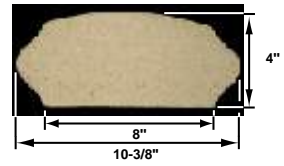

Baluster Rails

BR-424-8
Big Sur

Straight (S)

Radius measured on the inside base
Radius (R)

Terminal (T)

Corner (C)

BR-950-8
La Jolla

Straight (S)

Radius measured on the inside base
Radius (R)

Terminal (T)

Corner (C)

BR-980-8
Cardiff

Straight (S)

Radius measured on the inside base
Radius (R)

Terminal (T)

Corner (C)

** Available in limited sizes

*All pieces have a tolerance of +/- 1/4"

Products	LA JOLLA - RAIL CAPS
BR-950-8C	CORNER 8-1/4" W x 17-5/8" L x 4" H
BR-950-8R.18	18" RADIUS 8-1/4" W x 4" TH
BR-950-8R.36	36" RADIUS x 8-1/4" W x 4" TH x 35-5/8" L
BR-950-8R.48	48" RADIUS x 8-1/4" W x 4" TH x 35-5/8" L
BR-950-8R.60	60" RADIUS 8 1/2" x 4" TH x 35-5/8" L
BR-950-8R.72	72" RADIUS x 8-1/4" W x 4" TH x 35-5/8" L
BR-950-8R.96	96" RADIUS 8-1/4" W x 4" TH x 35-5/8" L
BR-950-8R120	120" RADIUS 8-1/4" W x 4" H x 35-5/8" L
BR-950-8R144	144" RADIUS 8-1/4" W x 4" H x 35-5/8" L
BR-950-8R216	216" RADIUS 8-1/4" x 4" x 35-5/8" L
BR-950-8R320	320" RADIUS 8-1/4" x 4" x 35-5/8" L
BR-950-8S	STRAIGHT 8-1/4" W x 35-5/8" L x 4" H
BR-950-8T	TERMINAL 8-1/4" W x 35-5/8" L x 4" H
	CARDIFF - RAIL CAPS
BR-980-8C	CORNER 8" B x 4-1/2" H
BR-980-8R.36	36" RADIUS 8" B x 4-1/2" H x 35-5/8" L
BR-980-8R.48	48" RADIUS 8" B x 4-1/2" H x 35-5/8" L
BR-980-8R.72	72" RADIUS 8" B x 4-1/2" H x 35-5/8" L
BR-980-8R.96	96" RADIUS 8" B x 4-1/2" H x 35-5/8" L
BR-980-8R120	120" RADIUS 8" B x 4-1/2" TH x 35-5/8" L
BR-980-8R216	216" RADIUS 8" B x 4-1/2" H x 35-5/8" L
BR-980-8S	STRAIGHT 8" B x 35-5/8" L x 4-1/2" H
BR-980-8T	TERMINAL 8" B x 35-5/8" L x 4-1/2" H
BR-424-8T	TERMINAL 8" B x 4" H x 36-1/4" L
BR-424-8S	STRAIGHT 8" B x 4" H x 36-1/4" L