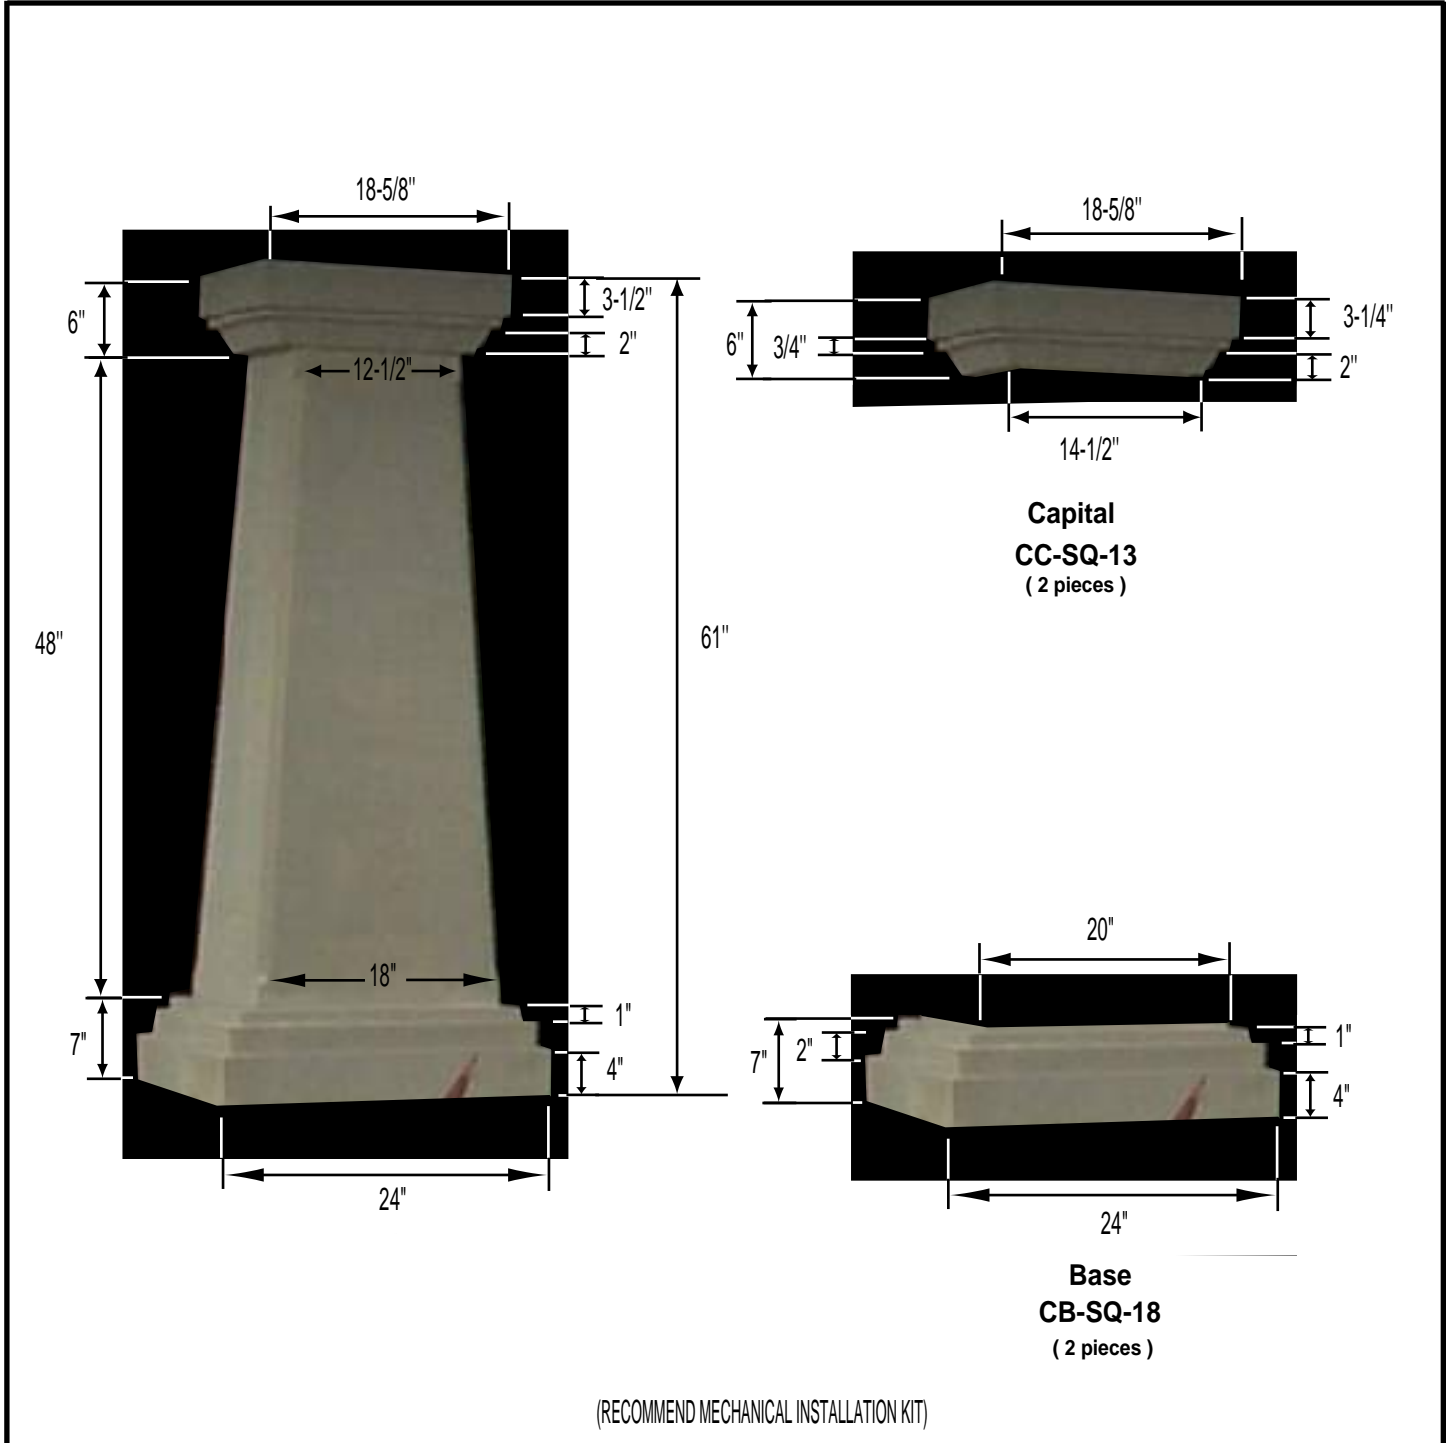

Columns Tuscan Square Series 18"

TCS-61-18

Product	Dimensions	Wt. (lbs.)
TCS-61-18	TUSCAN COLUMN SQUARE MEDIAL SPLIT (HALF) 18" SQ. x 24-1/2" B x 61" L	140
	(MATCH "A" HALF W/ "B" HALF) INCLUDES CAPITAL CC-SQ-13 (HALF) AND	
	BASE CB-SQ-18 (HALF)	