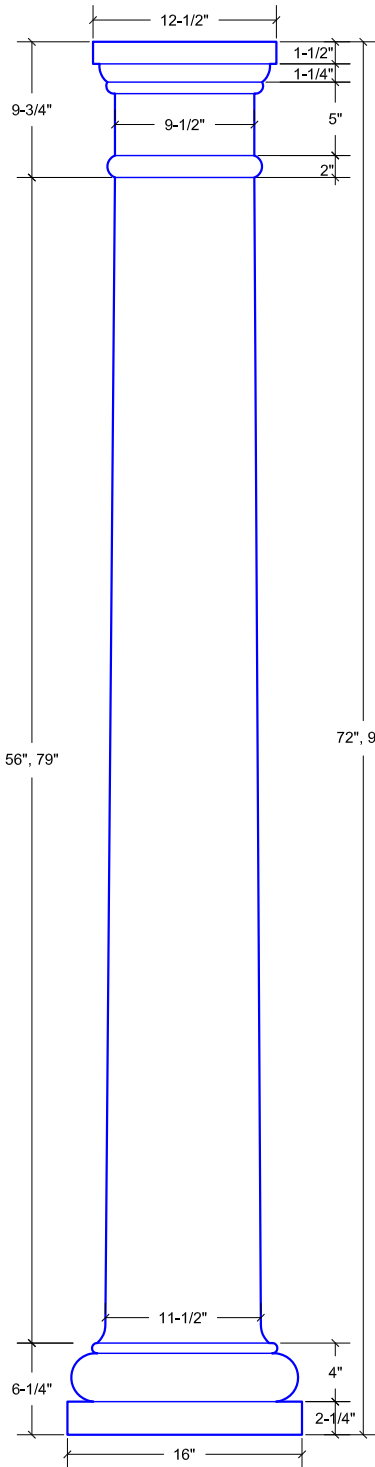

## Columns

Tuscan Series 12" Diameter  
TC-72-12, TC-95-12

Capital  
Top View

Base  
Bottom View

Product	Dimensions	Wt. (lbs.1)
TC-72-12	TUSCAN COLUMN MED. SPLIT (HALF) 12" DIA. x 16" BASE x 72" L (match "A" w/ "B" HALF)	90
TC-95-12	TUSCAN COLUMN MED. SPLIT (HALF) 12" DIA. x 16" BASE x 95" L (match "A" w/ "B" HALF)	110