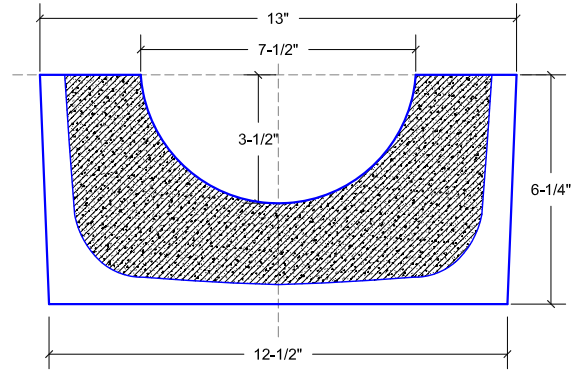

## Columns

Tuscan Series 12" Diameter  
TC-72-12, TC-95-12

Capital  
Top View

Base  
Bottom View

Product	Dimensions	Wt. (lbs.1)
TC-72-12	TUSCAN COLUMN MED. SPLIT (HALF) 12" DIA. x 16" BASE x 72" L (match "A" w/ "B" HALF)	90
TC-95-12	TUSCAN COLUMN MED. SPLIT (HALF) 12" DIA. x 16" BASE x 95" L (match "A" w/ "B" HALF)	110