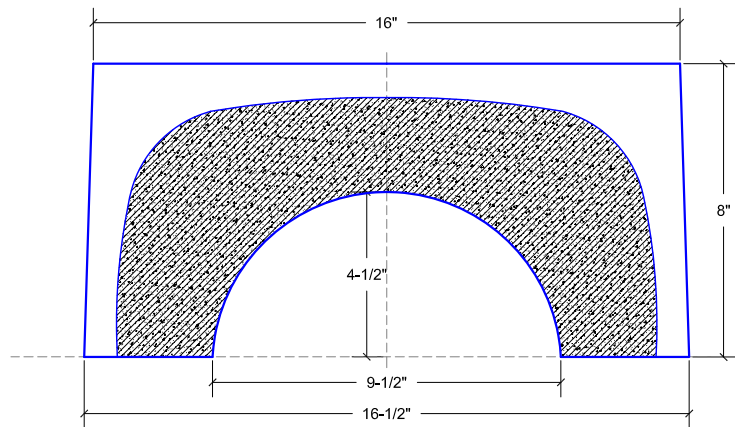

## Columns

Tuscan Series 12" Diameter  
TC-72-12, TC-95-12

Capital  
Top View

Base  
Bottom View

Product	Dimensions	Wt. (lbs.1)
TC-72-12	TUSCAN COLUMN MED. SPLIT (HALF) 12" DIA. x 16" BASE x 72" L (match "A" w/ "B" HALF)	90
TC-95-12	TUSCAN COLUMN MED. SPLIT (HALF) 12" DIA. x 16" BASE x 95" L (match "A" w/ "B" HALF)	110