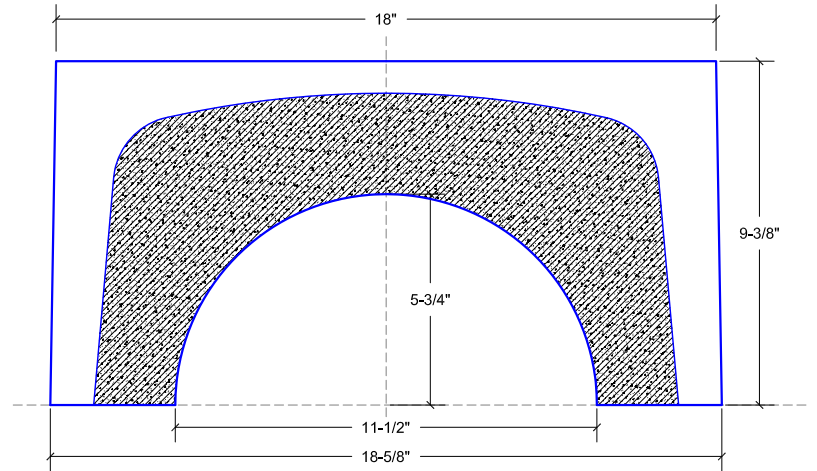

Columns

Tuscan Series 14" Diameter

TC-72-14, TC-84-14, TC-96-14, TC-108-14

Capital
Top View

Base
Bottom View

Product	Dimensions	Wt. (lbs.1)
TC-72-14	TUSCAN COLUMN MED. SPLIT (HALF) 14" DIA. x 18" BASE x 72" L (match "A" w/ "B" HALF)	145
TC-84-14	TUSCAN COLUMN MED. SPLIT (HALF) 14" DIA. x 18" BASE x 84" L (match "A" w/ "B" HALF)	150
TC-96-14	TUSCAN COLUMN MED. SPLIT (HALF) 14" DIA. x 18" BASE x 96" L (match "A, B" or "C, D")	160
TC-108-14	TUSCAN COLUMN MED. SPLIT (HALF) 14" DIA. x 18" BASE x 108" L (match "A, B" or "C, D")	180