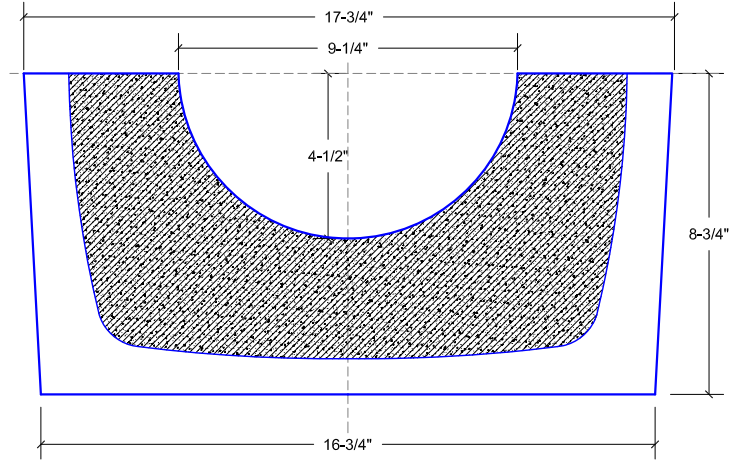

Columns

Tuscan Series 14" Diameter

TC-72-14, TC-84-14, TC-96-14, TC-108-14

Capital
Top View

Base
Bottom View

Product	Dimensions	Wt. (lbs.1)
TC-72-14	TUSCAN COLUMN MED. SPLIT (HALF) 14" DIA. x 18" BASE x 72" L (match "A" w/ "B" HALF)	145
TC-84-14	TUSCAN COLUMN MED. SPLIT (HALF) 14" DIA. x 18" BASE x 84" L (match "A" w/ "B" HALF)	150
TC-96-14	TUSCAN COLUMN MED. SPLIT (HALF) 14" DIA. x 18" BASE x 96" L (match "A, B" or "C, D")	160
TC-108-14	TUSCAN COLUMN MED. SPLIT (HALF) 14" DIA. x 18" BASE x 108" L (match "A, B" or "C, D")	180