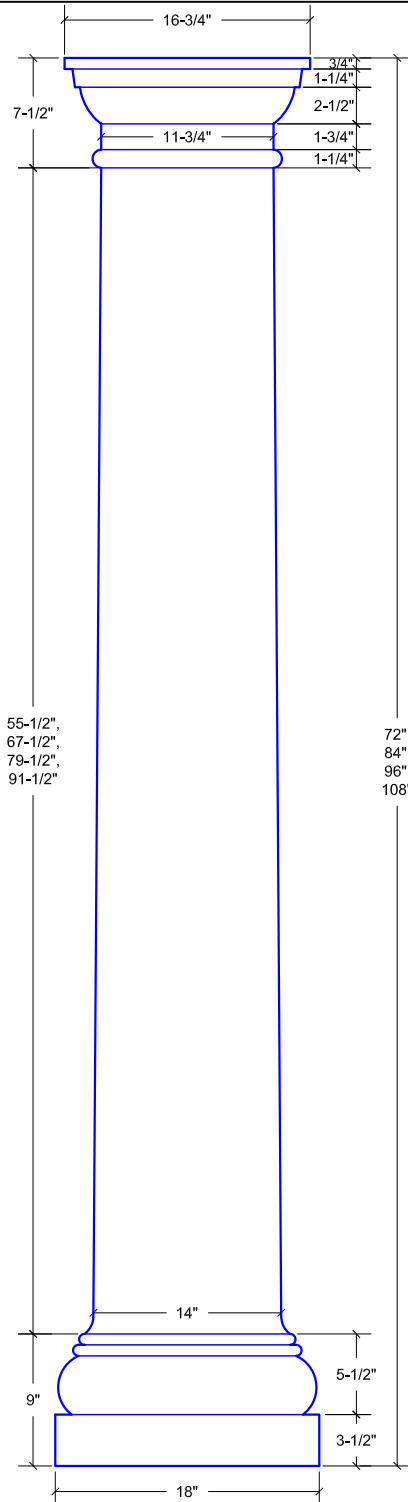

Columns

Tuscan Series 14" Diameter

TC-72-14, TC-84-14, TC-96-14, TC-108-14

Capital
Top View

Base
Bottom View

Product	Dimensions	Wt. (lbs.1)
TC-72-14	TUSCAN COLUMN MED. SPLIT (HALF) 14" DIA. x 18" BASE x 72" L (match "A" w/ "B" HALF)	145
TC-84-14	TUSCAN COLUMN MED. SPLIT (HALF) 14" DIA. x 18" BASE x 84" L (match "A" w/ "B" HALF)	150
TC-96-14	TUSCAN COLUMN MED. SPLIT (HALF) 14" DIA. x 18" BASE x 96" L (match "A, B" or "C, D")	160
TC-108-14	TUSCAN COLUMN MED. SPLIT (HALF) 14" DIA. x 18" BASE x 108" L (match "A, B" or "C, D")	180