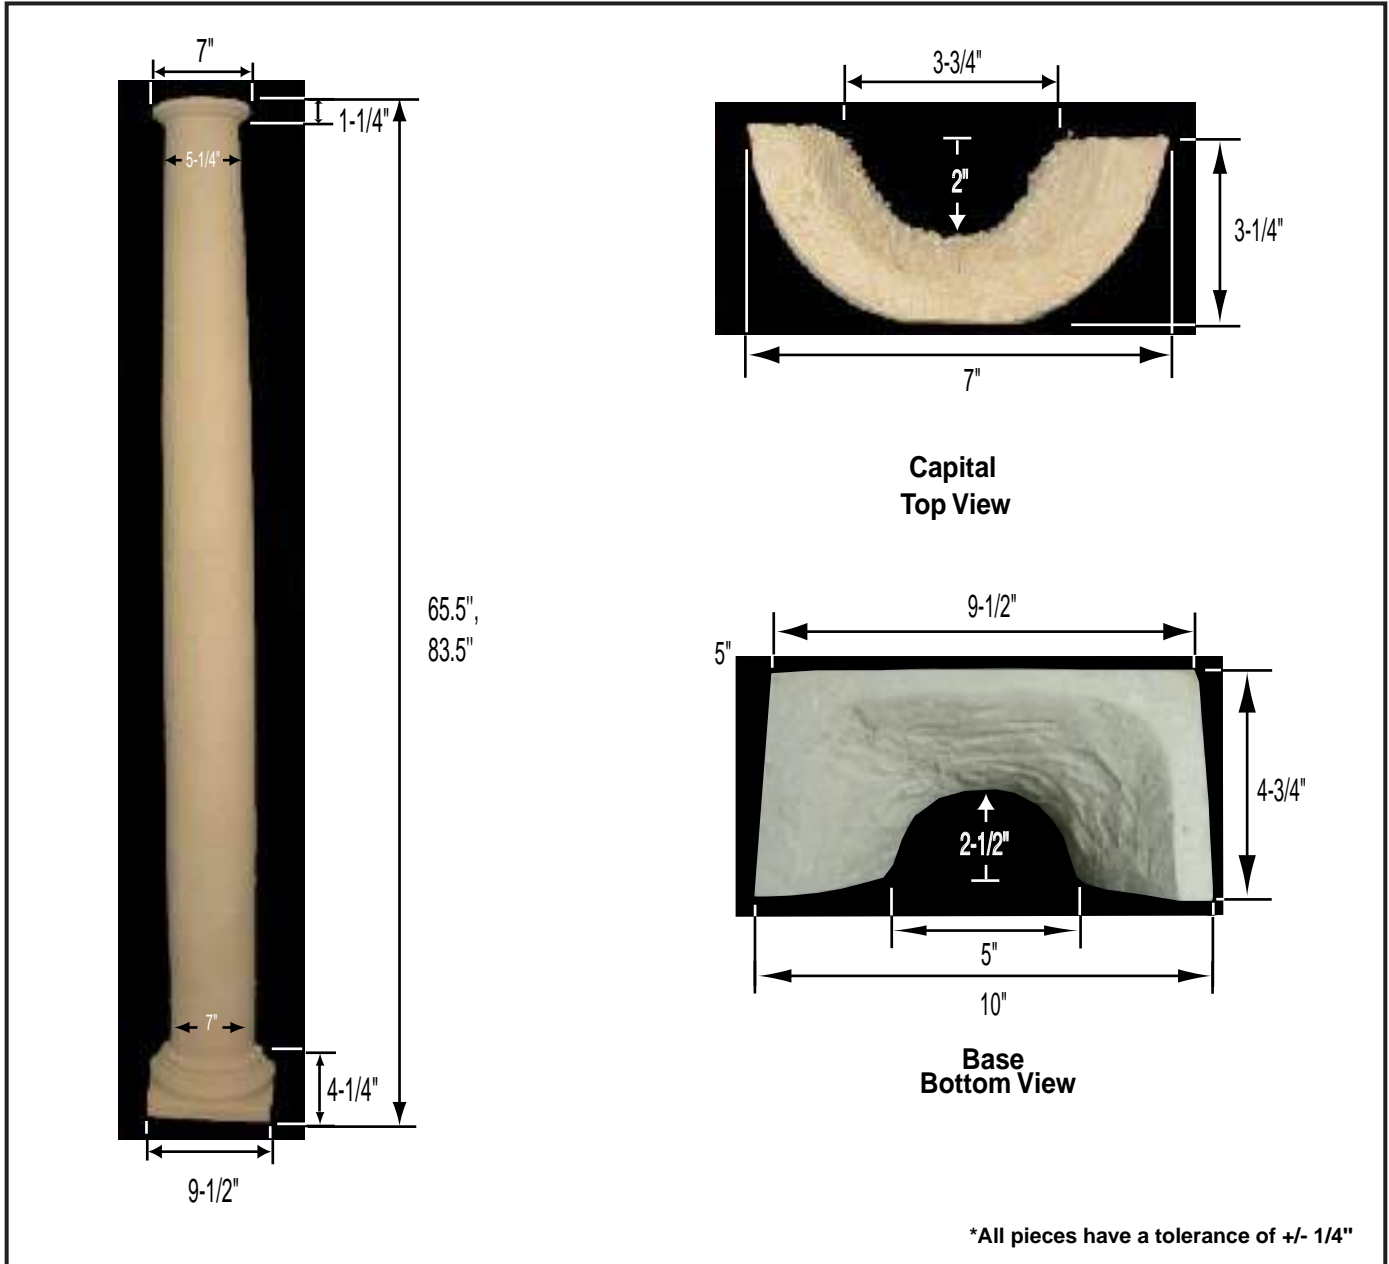

# Column TC-65.5-7, TC-84-7

Product	Description	Wt. (lbs.)
TC-65.5-7	TUSCAN COLUMN MEDIAL SPLIT (HALF) 7" DIA x 9-1/2" B x 64-1/2" L	45
TC-84-7	TUSCAN COLUMN MEDIAL SPLIT (HALF) 7" DIA x 9-1/2" B x 83.5" L	33