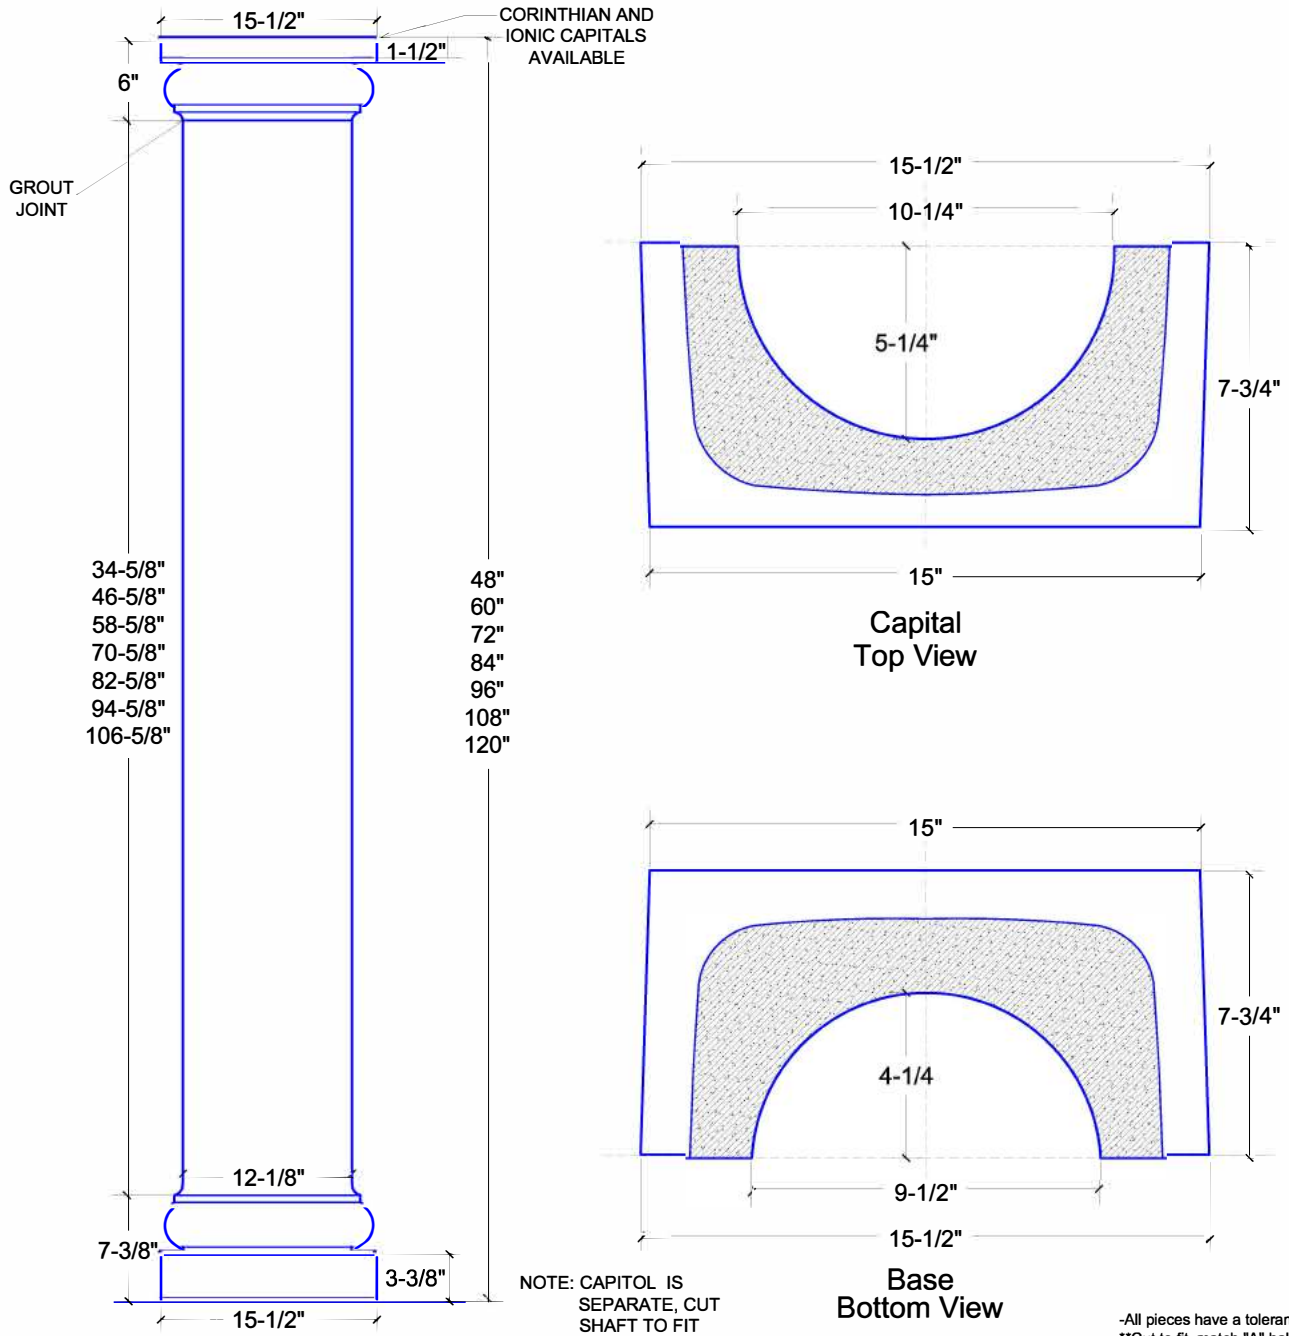

Mediterranean Column 12" Diameter

-All pieces have a tolerance of +/- 1/4"
 **Cut to fit, match "A" half w/"B" half
 ***recommend mechanical installation kit

Product	Dimensions	Weight
SC-48-12	MED. COL. 1/2 MEDIAL SPLIT W / CAPITAL 12-1/8" DIA x 15-1/2" B x 48" H	80
SC-60-12	MED. COL. 1/2 MEDIAL SPLIT W / CAPITAL 12-1/8" DIA x 15-1/2" B x 60" H	95
SC-72-12	MED. COL. 1/2 MEDIAL SPLIT W / CAPITAL 12-1/8" DIA x 15-1/2" B x 72" H	110
SC-84-12	MED. COL. 1/2 MEDIAL SPLIT W / CAPITAL 12-1/8" DIA x 15-1/2" B x 84" H	125
SC-96-12	MED. COL. 1/2 MEDIAL SPLIT W / CAPITAL 12-1/8" DIA x 15-1/2" B x 96" H	140
SC-108-12	MED. COL. 1/2 MEDIAL SPLIT W / CAPITAL 12-1/8" DIA x 15-1/2" B x 108" H	155
SC-120-12	MED. COL. 1/2 MEDIAL SPLIT W / CAPITAL 12-1/8" DIA x 15-1/2" B x 120" H	170