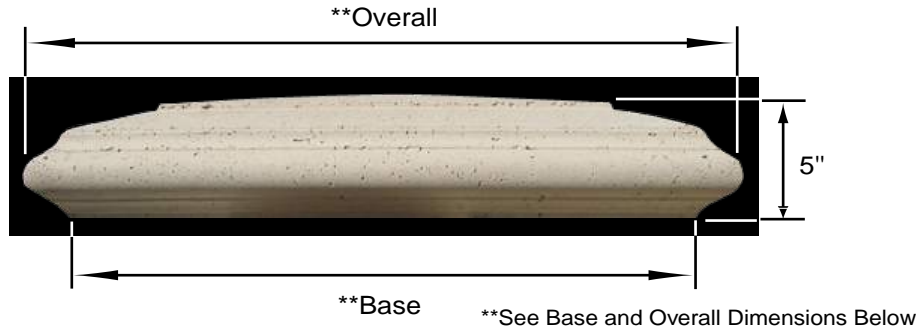

**Pilaster Cap**  
**PC-980**  
Cardiff

**Side View**

**PC-980-\_\_**

\*All pieces have a tolerance of +/- 1/4"

Product	Dimensions	Base	Overall	Wieght
PC-980-12	PILASTER CAP 12" SQ. BASE x 5" TH	12"	14-1/2"	78
PC-980-14	PILASTER CAP 14" SQ. BASE x 5" TH	14"	16-1/2"	98
PC-980-18	PILASTER CAP 18" SQ. BASE x 5" TH	18"	20-1/2"	148
PC-980-21	PILASTER CAP 21" SQ. BASE x 5" TH	21"	23-1/2"	192
PC-980-24	PILASTER CAP 24" SQ. BASE x 5" TH	24"	26-1/2"	243
PC-980-26	PILASTER CAP 26" SQ. BASE x 5" TH	26"	28-1/2"	280
PC-980-28	PILASTER CAP 28" SQ. BASE x 4-1/2" TH (FLAT TOP)	28"	30-1/2"	315
PC-980-32	PILASTER CAP 32" SQ. BASE x 5" TH	32"	34-1/2"	407
PC-980-38	PILASTER CAP 38" SQ. BASE x 5" TH	38"	40-1/2"	558