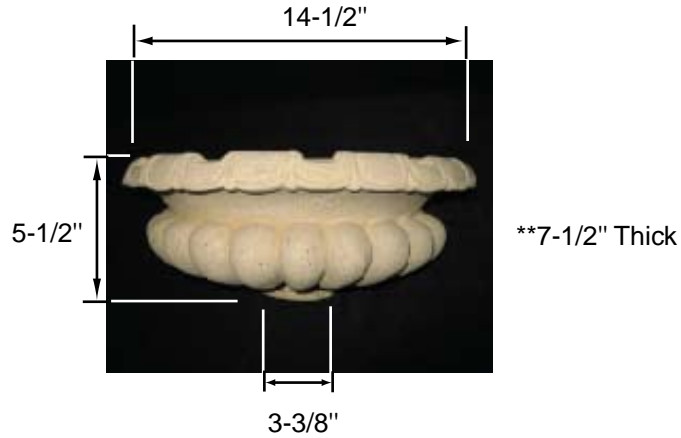

Fountain Bowls FBL-14, FBL-28

FBL-14

FBL-28

Product	Dimensions	Weight
FBL-14	FOUNTAIN BOWLS 5-1/2" W x 7-1/2" TH x 14-5/8" L	12
FBL-28	FOUNTAIN BOWLS 17" W x 10-1/8" TH x 28" L	48