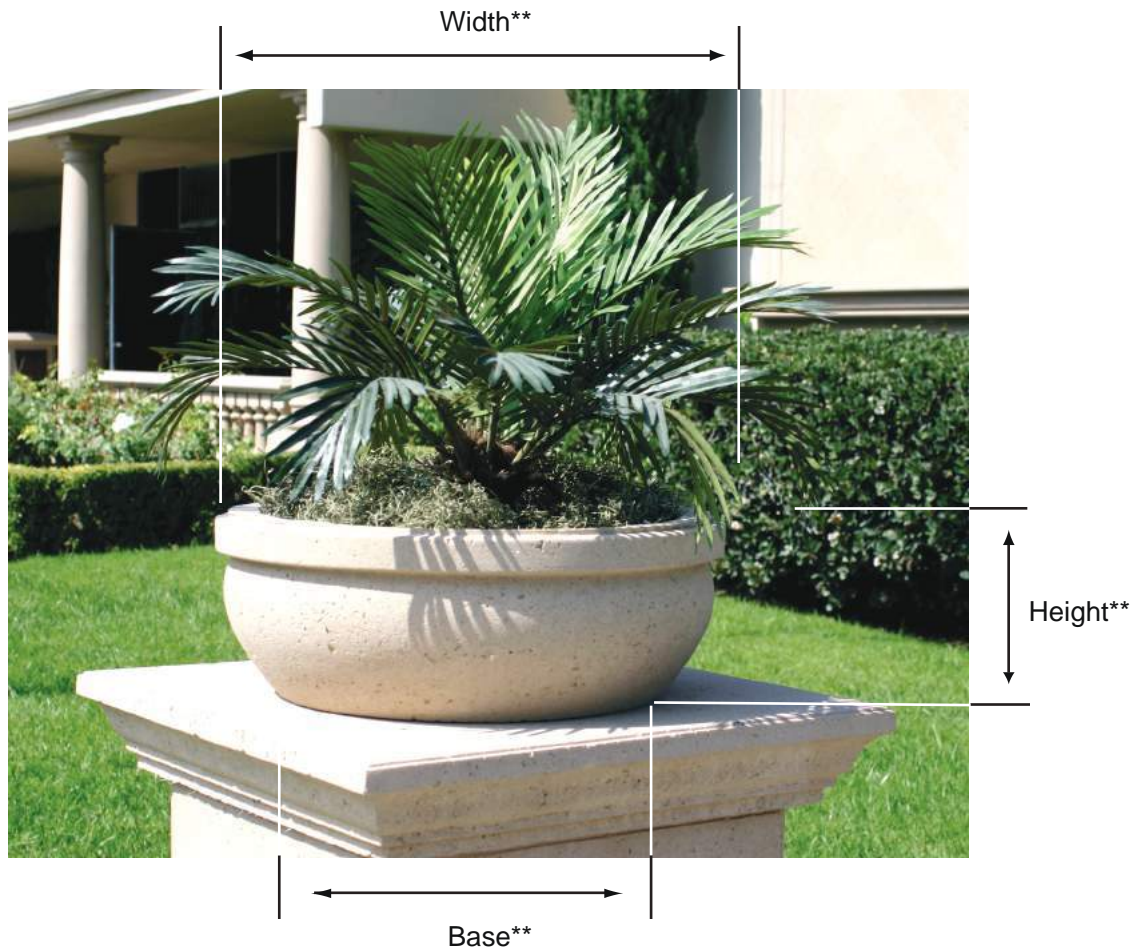

Color Bowls PT-821, PT-1132

*All pieces have a tolerance of +/- 1/4"

Product	Dimensions	Weight
PT-821	MEDIUM COLOR BOWL 7-3/4" H x 21" W x 15-3/4" BASE	52
PT-1132	LARGE COLOR BOWL 11" H x 32" W x 26-3/4" BASE	