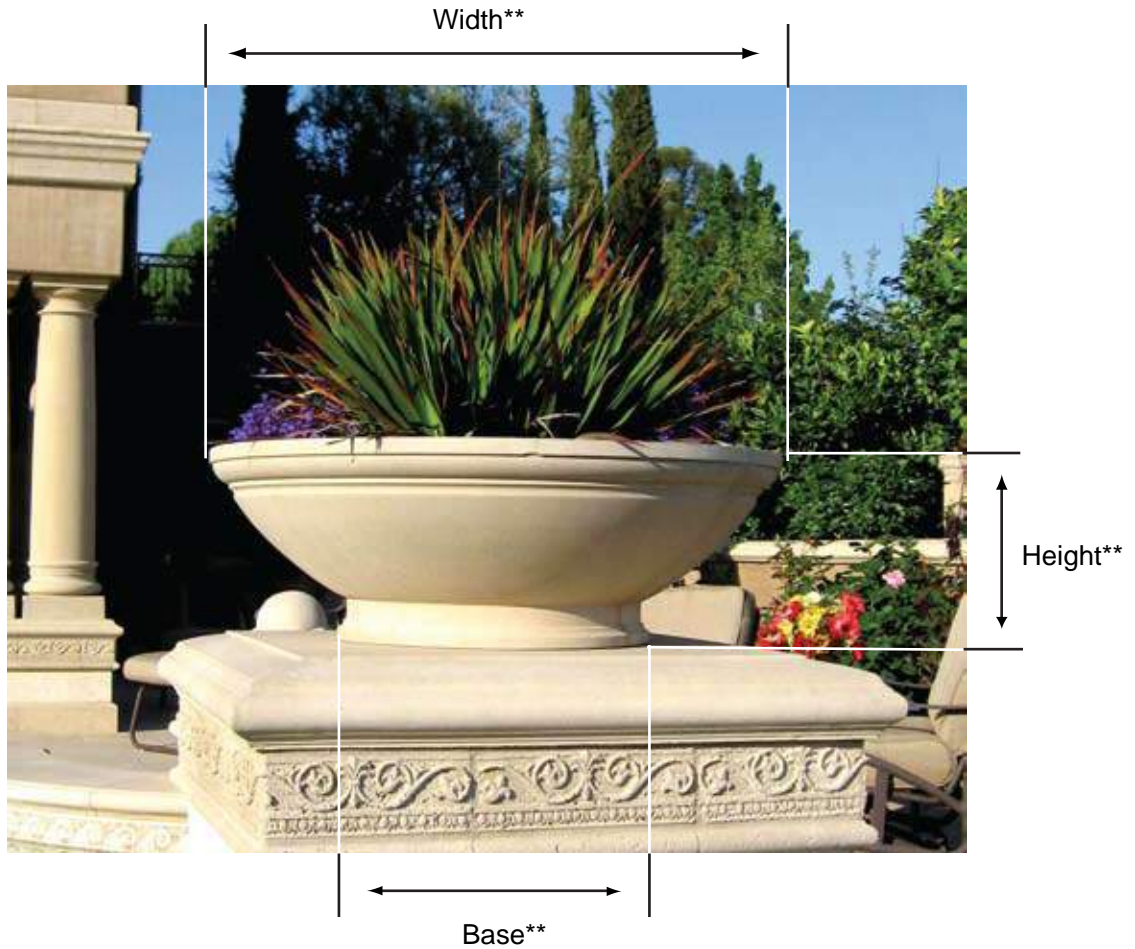

Bowls

PT-818, PT-824, PT-1028, PT-1236

*All pieces have a tolerance of +/- 1/4"

Product	Dimensions	Weight
PT-818	SMALL BOWL 7-3/4" H x 17-3/4" W x 8-1/4" BASE	26
PT-824	SMALL BOWL 8-3/4" H x 24-1/4" W x 12-1/4" BASE	52
PT-1028	MEDIUM BOWL 10" H x 28" W x 14-1/4" BASE	71
PT-1236	LARGE BOWL 12" H x 36" W x 20" BASE	134