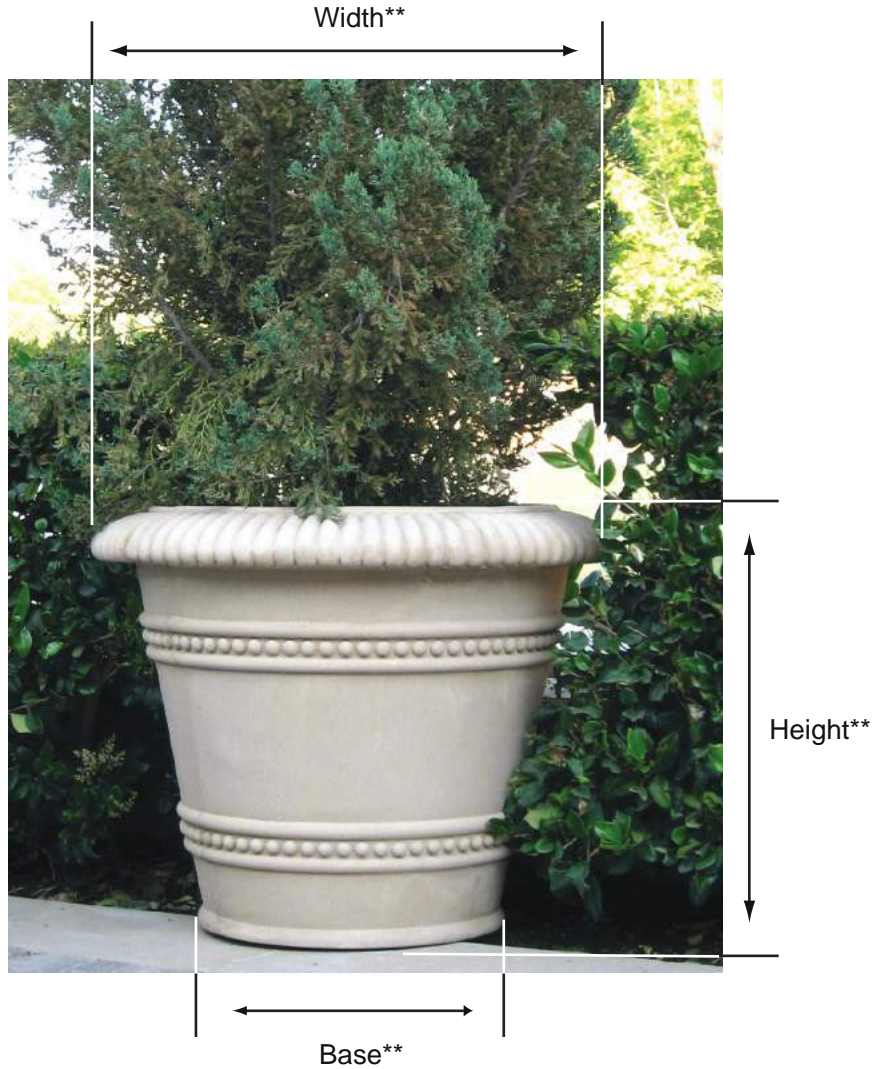

# STANDING POT

PT-2936, PT-2430

\*All pieces have a tolerance of +/- 1/4"

Product	Dimensions	Weight
PT-2430	MEDIUM STANDING POT 24" H x 30" W x 20" BASE	235
PT-2936	LARGE STANDING POT 29" H x 36" W x 22" BASE	325