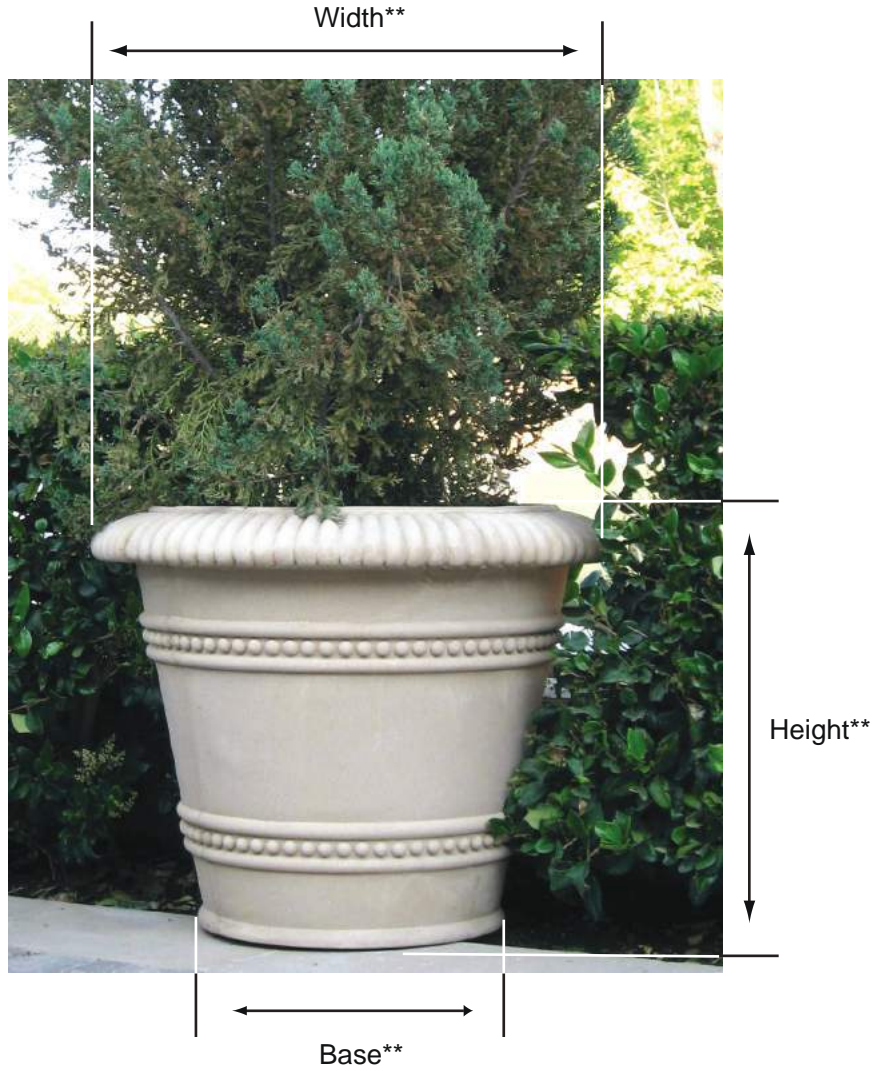

STANDING POT

PT-2936, PT-2430

*All pieces have a tolerance of +/- 1/4"

Product	Dimensions	Weight
PT-2430	MEDIUM STANDING POT 24" H x 30" W x 20" BASE	235
PT-2936	LARGE STANDING POT 29" H x 36" W x 22" BASE	325