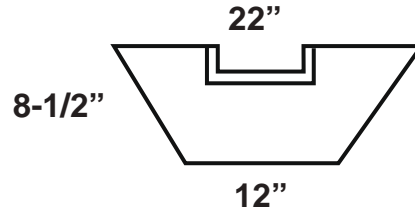

**PT-822 W/SPILL**  
**PT-1026 W/SPILL**

**PT-822 W/SPILL**

**PT-1026 W/SPILL**

INCLUDES WATERPROOFING (INT.) AND SEALER (EXT.)

\*All pieces have a tolerance of +/- 1/4"

Product	Dimensions	Weight
PT-822 W /SPILL	SMALL SQUARE BOWL 8-1/2" H x 22" W x 12" BASE W/ 8" SPILL	94
PT-1026 W/ SPILL	MEDIUM SQUARE BOWL 10" H x 26" W x 14" BASE W/ 8" SPILL	104