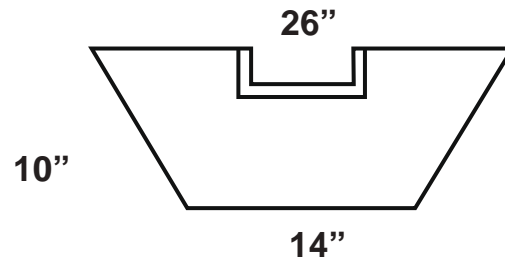

**PT-822 W/SPILL**  
**PT-1026 W/SPILL**

**PT-822 W/SPILL**

**PT-1026 W/SPILL**

INCLUDES WATERPROOFING (INT.) AND SEALER (EXT.)

\*All pieces have a tolerance of +/- 1/4"

Product	Dimensions	Weight
PT-822 W /SPILL	SMALL SQUARE BOWL 8-1/2" H x 22" W x 12" BASE W/ 8" SPILL	94
PT-1026 W/ SPILL	MEDIUM SQUARE BOWL 10" H x 26" W x 14" BASE W/ 8" SPILL	104