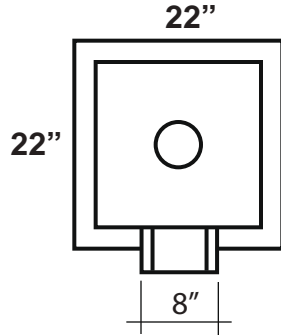

**PT-822 W/SPILL**  
**PT-1026 W/SPILL**

**PT-822 W/SPILL**

**PT-1026 W/SPILL**

INCLUDES WATERPROOFING (INT.) AND SEALER (EXT.)

\*All pieces have a tolerance of +/- 1/4"

Product	Dimensions	Weight
PT-822 W /SPILL	SMALL SQUARE BOWL 8-1/2" H x 22" W x 12" BASE W/ 8" SPILL	94
PT-1026 W/ SPILL	MEDIUM SQUARE BOWL 10" H x 26" W x 14" BASE W/ 8" SPILL	104