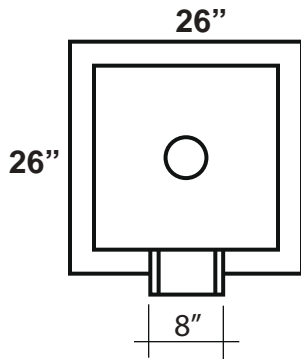

**PT-822 W/SPILL**  
**PT-1026 W/SPILL**

**PT-822 W/SPILL**

**PT-1026 W/SPILL**

INCLUDES WATERPROOFING (INT.) AND SEALER (EXT.)

\*All pieces have a tolerance of +/- 1/4"

Product	Dimensions	Weight
PT-822 W /SPILL	SMALL SQUARE BOWL 8-1/2" H x 22" W x 12" BASE W/ 8" SPILL	94
PT-1026 W/ SPILL	MEDIUM SQUARE BOWL 10" H x 26" W x 14" BASE W/ 8" SPILL	104