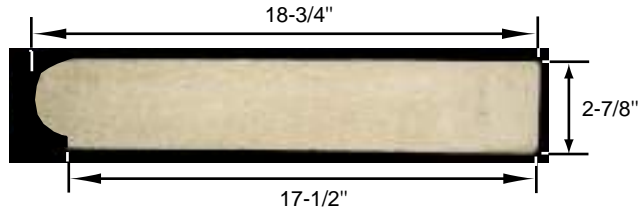

Stair Tread / Coping
ST-800
Carmel

ST-800-18
Side View

ST-800-12
Side View

Straight (S)

Corner (C)

Inside Corner (IC)

Radius measured on the base of the bullnose

Radius (R)
Bullnose Inside (B.I.)