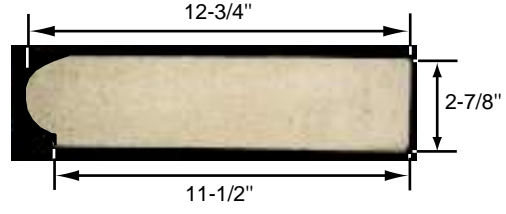

Stair Tread / Coping
ST-800
Carmel

ST-800-18
Side View

ST-800-12
Side View

Straight (S)

Corner (C)

Inside Corner (IC)

Radius measured on the base of the bullnose

Radius (R)
Bullnose Inside (B.I.)