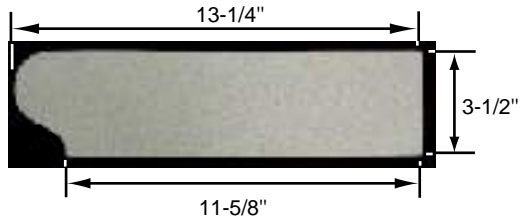

**Stair Tread / Coping**  
**ST-900**  
Monterey

**ST-900-12**  
**Side View**

**ST-900-18**  
**Side View**

**Straight (S)**

**ST-900-24**  
**Side View**

**Corner (C)**

**Inside Corner (IC)**

Radius measured on the base of the bullnose  
**Radius (R)**  
**Bullnose Outside (B.O.)**

Radius measured on the base of the bullnose  
**Radius (R)**  
**Bullnose Inside (B.I.)**

\*All pieces have a tolerance of +/- 1/4"