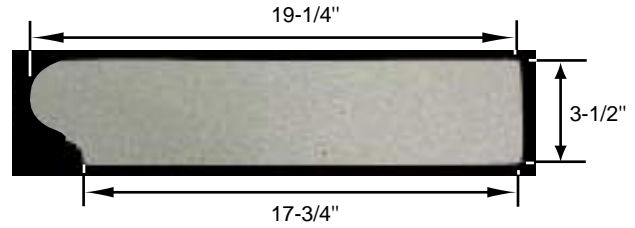

**Stair Tread / Coping**  
**ST-900**  
Monterey

**ST-900-12**  
**Side View**

**ST-900-18**  
**Side View**

**Straight (S)**

**ST-900-24**  
**Side View**

**Corner (C)**

**Inside Corner (IC)**

Radius measured on the base of the bullnose  
**Radius (R)**  
**Bullnose Outside (B.O.)**

Radius measured on the base of the bullnose  
**Radius (R)**  
**Bullnose Inside (B.I.)**

\*All pieces have a tolerance of +/- 1/4"