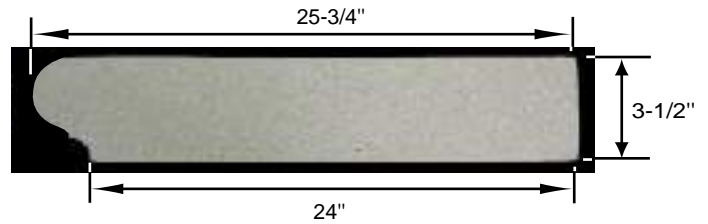

**Stair Tread / Coping**  
**ST-900**  
Monterey

**ST-900-12**  
**Side View**

**ST-900-18**  
**Side View**

**Straight (S)**

**ST-900-24**  
**Side View**

**Corner (C)**

**Inside Corner (IC)**

Radius measured on the base of the bullnose  
**Radius (R)**  
**Bullnose Outside (B.O.)**

Radius measured on the base of the bullnose  
**Radius (R)**  
**Bullnose Inside (B.I.)**

\*All pieces have a tolerance of +/- 1/4"