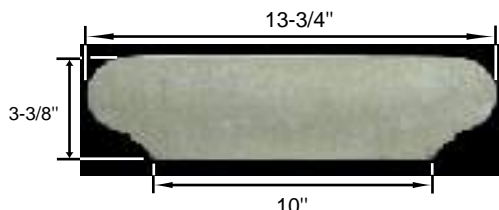

**Wall Cap**  
**WC-900**  
**Monterey**

**WC-900-6**  
**Side View**

**Straight (S)**

**WC-900-8**  
**Side View**

**Terminal (T)**

**WC-900-10**  
**Side View**

**Corner (C)**

**WC-900-12**  
**Side View**

Radius measured on the inside

**Radius (R)**

**WC-900-14**  
**Side View**

Radius measured on the inside

**\*\*Radius Double Terminal (TT)**

**WC-900-16**  
**Side View**

**WC-900-18**  
**Side View**

\*\* Available in limited sizes