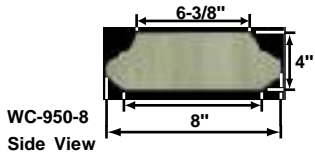

Wall Cap
WC-950
La Jolla

Straight (S)

Terminal (T)

Corner (C)

Radius measured on the inside base

Radius (R)

Radius measured on the base

****Radius Double Terminal (TT)**