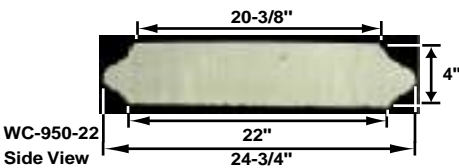

Wall Cap
WC-950
La Jolla

Straight (S)

Terminal (T)

Corner (C)

Radius measured on the inside base

Radius (R)

Radius measured on the base

****Radius Double Terminal (TT)**