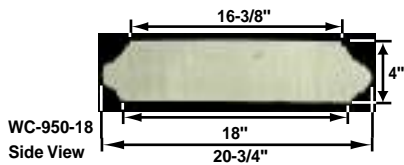

Wall Cap
WC-950
La Jolla

Straight (S)

Terminal (T)

Corner (C)

Radius measured on the inside base

Radius (R)

Radius measured on the base

****Radius Double Terminal (TT)**