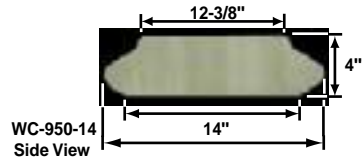

Wall Cap
WC-950
La Jolla

Straight (S)

Terminal (T)

Corner (C)

Radius measured on the inside base

Radius (R)

Radius measured on the base

****Radius Double Terminal (TT)**