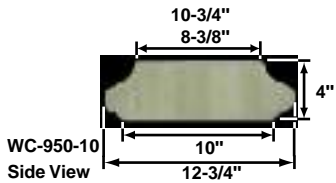

Wall Cap
WC-950
La Jolla

Straight (S)

Terminal (T)

Corner (C)

Radius measured on the inside base

Radius (R)

Radius measured on the base

****Radius Double Terminal (TT)**