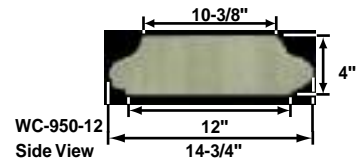

Wall Cap
WC-950
La Jolla

Straight (S)

Terminal (T)

Corner (C)

Radius measured on the inside base

Radius (R)

Radius measured on the base

****Radius Double Terminal (TT)**