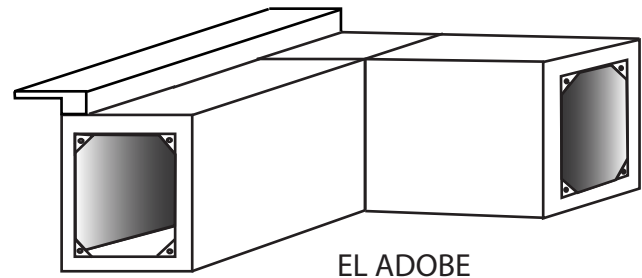

PACIFIC STONE OUTDOOR™

OUTDOOR STONE CABINETS

PS-BBQ-1230-S

PS-BBQ-2430-S

PS-BBQ-3630-S

PS-BBQ-4830-S

PS-BBQ-3030-CR

PS-BBQ-3030-C

PS-BBQ-3030-C 45 DEGREES

PS-BBQ-2430-EC
END CAP

EL ADOBE

PS-BBQ-BOLT
MACHINE BOLTS
1/2" x 4-1/2" (PKG OF 4)

PS-BBQ-2414-BS
STRAIGHT

PS-BBQ-2414-OC
OUTSIDE CORNER

PS-BBQ-3014-BS
STRAIGHT

PS-BBQ-3014-RC
BAR CAP