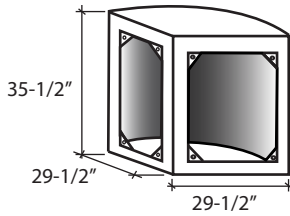

PS-BBQ-3030-CR