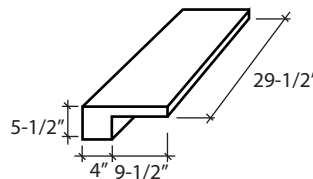

PS-BBQ-3030-C 45 DEGREES

PS-BBQ-2430-EC
END CAP

EL ADOBE

PS-BBQ-BOLT
MACHINE BOLTS
1/2" x 4-1/2" (PKG OF 4)

PS-BBQ-2414-BS
STRAIGHT

PS-BBQ-2414-OC
OUTSIDE CORNER

PS-BBQ-3014-BS
STRAIGHT

PS-BBQ-3014-RC
BAR CAP

CUSTOM SIZES AVAILABLE
1/4" +/- TOLERANCE