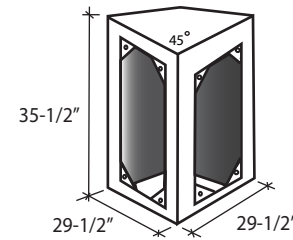

PS-BBQ-3030-C 45 DEGREES

PS-BBQ-2430-EC
END CAP

EL ADOBE

PS-BBQ-BOLT
MACHINE BOLTS
1/2" x 4-1/2" (PKG OF 4)

PS-BBQ-2414-BS
STRAIGHT

PS-BBQ-2414-OC
OUTSIDE CORNER

PS-BBQ-3014-BS
STRAIGHT

PS-BBQ-3014-RC
BAR CAP

CUSTOM SIZES AVAILABLE
1/4" +/- TOLERANCE