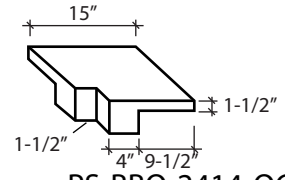

PS-BBQ-3030-C 45 DEGREES

PS-BBQ-2430-EC
END CAP

EL ADOBE

PS-BBQ-BOLT
MACHINE BOLTS
1/2" x 4-1/2" (PKG OF 4)

PS-BBQ-2414-BS
STRAIGHT

PS-BBQ-2414-OC
OUTSIDE CORNER

PS-BBQ-3014-BS
STRAIGHT

PS-BBQ-3014-RC
BAR CAP

CUSTOM SIZES AVAILABLE
1/4" +/- TOLERANCE