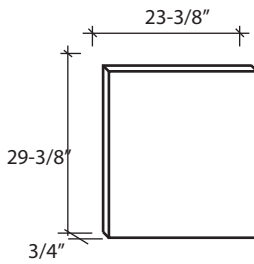

PS-BBQ-3030-C 45 DEGREES

PS-BBQ-2430-EC
END CAP

EL ADOBE

PS-BBQ-BOLT
MACHINE BOLTS
1/2" x 4-1/2" (PKG OF 4)

PS-BBQ-2414-BS
STRAIGHT

PS-BBQ-2414-OC
OUTSIDE CORNER

PS-BBQ-3014-BS
STRAIGHT

PS-BBQ-3014-RC
BAR CAP

CUSTOM SIZES AVAILABLE
1/4" +/- TOLERANCE