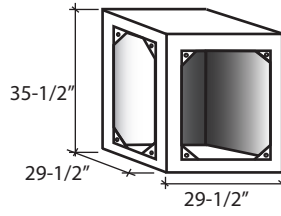

PS-BBQ-3030-C