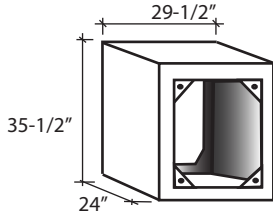

PS-BBQ-2430-S