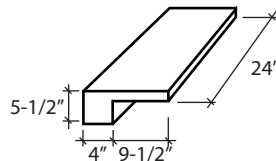

PS-BBQ-3030-C 45 DEGREES

PS-BBQ-2430-EC
END CAP

EL ADOBE

PS-BBQ-BOLT
MACHINE BOLTS
1/2" x 4-1/2" (PKG OF 4)

PS-BBQ-2414-BS
STRAIGHT

PS-BBQ-2414-OC
OUTSIDE CORNER

PS-BBQ-3014-BS
STRAIGHT

PS-BBQ-3014-RC
BAR CAP

CUSTOM SIZES AVAILABLE
1/4" +/- TOLERANCE