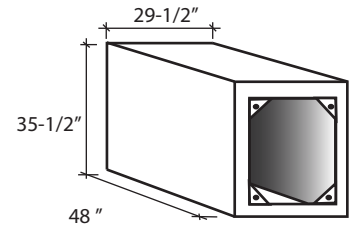

PS-BBQ-4830-S