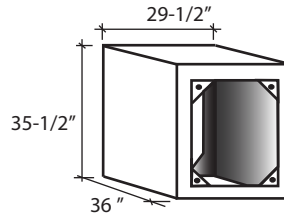

PS-BBQ-3630-S