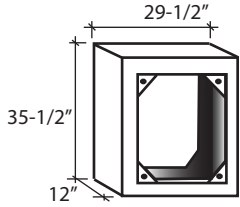

PACIFIC STONE OUTDOOR™

OUTDOOR STONE CABINETS

PS-BBQ-1230-S