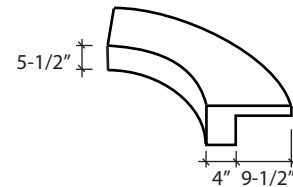

PS-BBQ-3030-C 45 DEGREES

PS-BBQ-2430-EC
END CAP

EL ADOBE

PS-BBQ-BOLT
MACHINE BOLTS
1/2" x 4-1/2" (PKG OF 4)

PS-BBQ-2414-BS
STRAIGHT

PS-BBQ-2414-OC
OUTSIDE CORNER

PS-BBQ-3014-BS
STRAIGHT

PS-BBQ-3014-RC
BAR CAP

CUSTOM SIZES AVAILABLE
1/4" +/- TOLERANCE