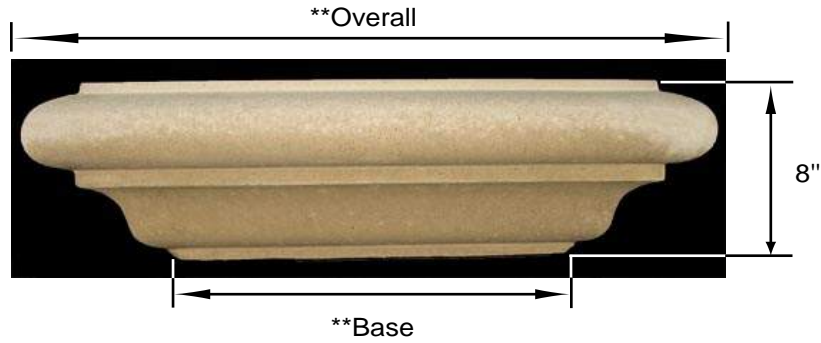

Pilaster Cap
PC-990
Grande

**See Base and Overall Dimensions Below

Side View

PC-990-__

*All pieces have a tolerance of +/- 1/4"

Product	Dimensions	Base	Overall	Wieght
PC-990-18	PILASTER CAP 18" SQ. BASE x 8" TH	18"	27"	300
PC-990-21	PILASTER CAP 21" SQ BASE x 8" TH	21"	30"	370
PC-990-21-1	PILASTER CAP 21" SQ BASE x 9" TH (w/1"peak)	21"	30"	380
PC-990-24	PILASTER CAP 24" SQ BASE x 8" TH	24"	33"	480
PC-990-26	PILASTER CAP 26" SQ BASE x 8" TH	26"	35"	552