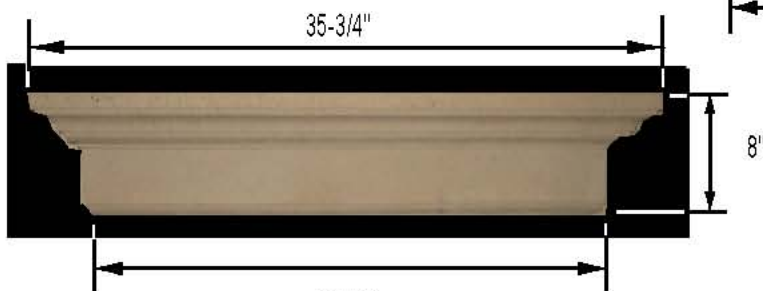

Product Catalog MD-800

MD-800S

**Side View
MD-800S**

MD-800LT

MD-800RT

MD-800RT-LT-28

Product Code & Description	WT.
MD-800S Straight Molding 8" W x 5-1/2" TH x 23-5/8" L	43 lbs.
MD-800RT Right Molding 8" W x 5-1/2" TH x 23-7/8" L	46 lbs.
MD-800LT Left Molding 8" W x 5-1/2" TH x 23-7/8" L	46 lbs.
MD-800RT-LT-28 28" Right Left Molding 8" W x 5-1/2" TH x 27-7/8" L	55 lbs.
MD-800RT-LT-40 40" Right Left Molding 8" W x 5-1/2" TH x 39-7/8" L	77 lbs.