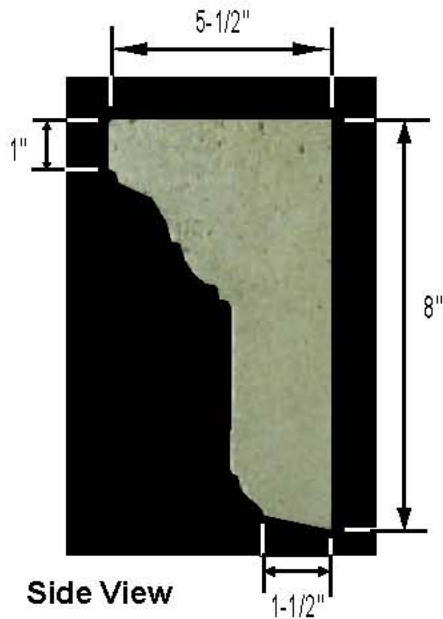

Product Catalog MD-800

MD-800S

**Side View
MD-800S**

MD-800LT

MD-800RT

MD-800RT-LT-28

Product Code & Description	WT.
MD-800S Straight Molding 8" W x 5-1/2" TH x 23-5/8" L	43 lbs.
MD-800RT Right Molding 8" W x 5-1/2" TH x 23-7/8" L	46 lbs.
MD-800LT Left Molding 8" W x 5-1/2" TH x 23-7/8" L	46 lbs.
MD-800RT-LT-28 28" Right Left Molding 8" W x 5-1/2" TH x 27-7/8" L	55 lbs.
MD-800RT-LT-40 40" Right Left Molding 8" W x 5-1/2" TH x 39-7/8" L	77 lbs.