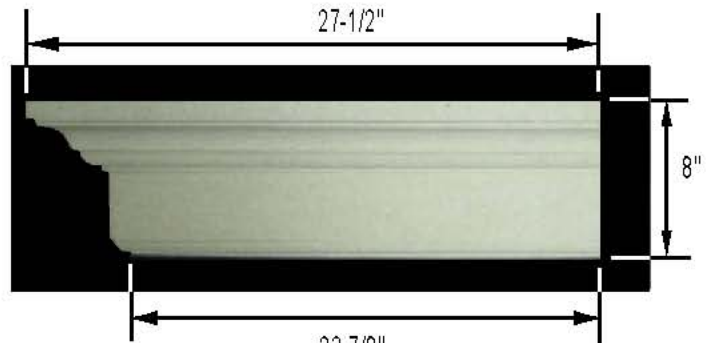

Product Catalog MD-800

MD-800S

**Side View
MD-800S**

MD-800LT

MD-800RT

MD-800RT-LT-28

Product Code & Description	WT.
MD-800S Straight Molding 8" W x 5-1/2" TH x 23-5/8" L	43 lbs.
MD-800RT Right Molding 8" W x 5-1/2" TH x 23-7/8" L	46 lbs.
MD-800LT Left Molding 8" W x 5-1/2" TH x 23-7/8" L	46 lbs.
MD-800RT-LT-28 28" Right Left Molding 8" W x 5-1/2" TH x 27-7/8" L	55 lbs.
MD-800RT-LT-40 40" Right Left Molding 8" W x 5-1/2" TH x 39-7/8" L	77 lbs.