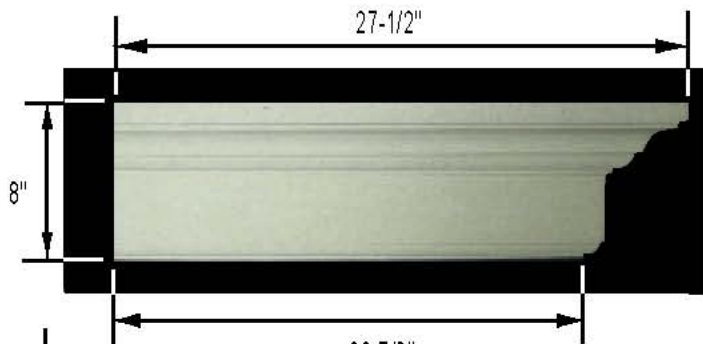

Product Catalog MD-800

MD-800S

**Side View
MD-800S**

MD-800LT

MD-800RT

MD-800RT-LT-28

Product Code & Description	WT.
MD-800S Straight Molding 8" W x 5-1/2" TH x 23-5/8" L	43 lbs.
MD-800RT Right Molding 8" W x 5-1/2" TH x 23-7/8" L	46 lbs.
MD-800LT Left Molding 8" W x 5-1/2" TH x 23-7/8" L	46 lbs.
MD-800RT-LT-28 28" Right Left Molding 8" W x 5-1/2" TH x 27-7/8" L	55 lbs.
MD-800RT-LT-40 40" Right Left Molding 8" W x 5-1/2" TH x 39-7/8" L	77 lbs.