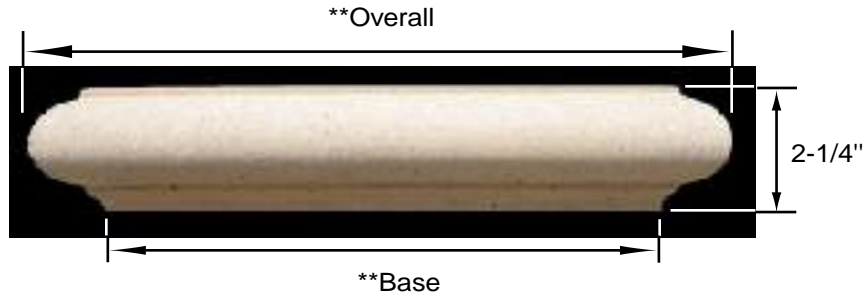

**Pilaster Cap**  
**PC-720**  
Gaviota

\*\*See Base and Overall Dimensions Below

**PC-720**  
**Side View**

**PC-720-\_\_**

\*All pieces have a tolerance of +/- 1/4"

Product	Description	Base	Overall	Wt. (lbs.)
PC-720-12	PILASTER CAP 12" SQ. BASE x 2-1/4" TH	12"	14"	26
PC-720-14	PILASTER CAP 14" SQ. BASE x 2-1/4" TH	14"	16"	38
PC-720-17	PILASTER CAP 17" SQ. BASE x 2-1/4" TH	17"	19"	54
PC-720-18	PILASTER CAP 18" SQ. BASE x 2-1/4" TH	18"	20"	61
PC-720-21	PILASTER CAP 21" SQ. BASE x 2-1/4" TH	21"	23"	81
PC-720-24	PILASTER CAP 24" SQ. BASE x 2-1/4" TH	24"	26"	105
PC-720-26	PILASTER CAP 26" SQ. BASE x 2-1/4" TH	26"	28"	122
PC-720-28	PILASTER CAP 28" SQ. BASE x 2-1/4" TH	28"	30"	140