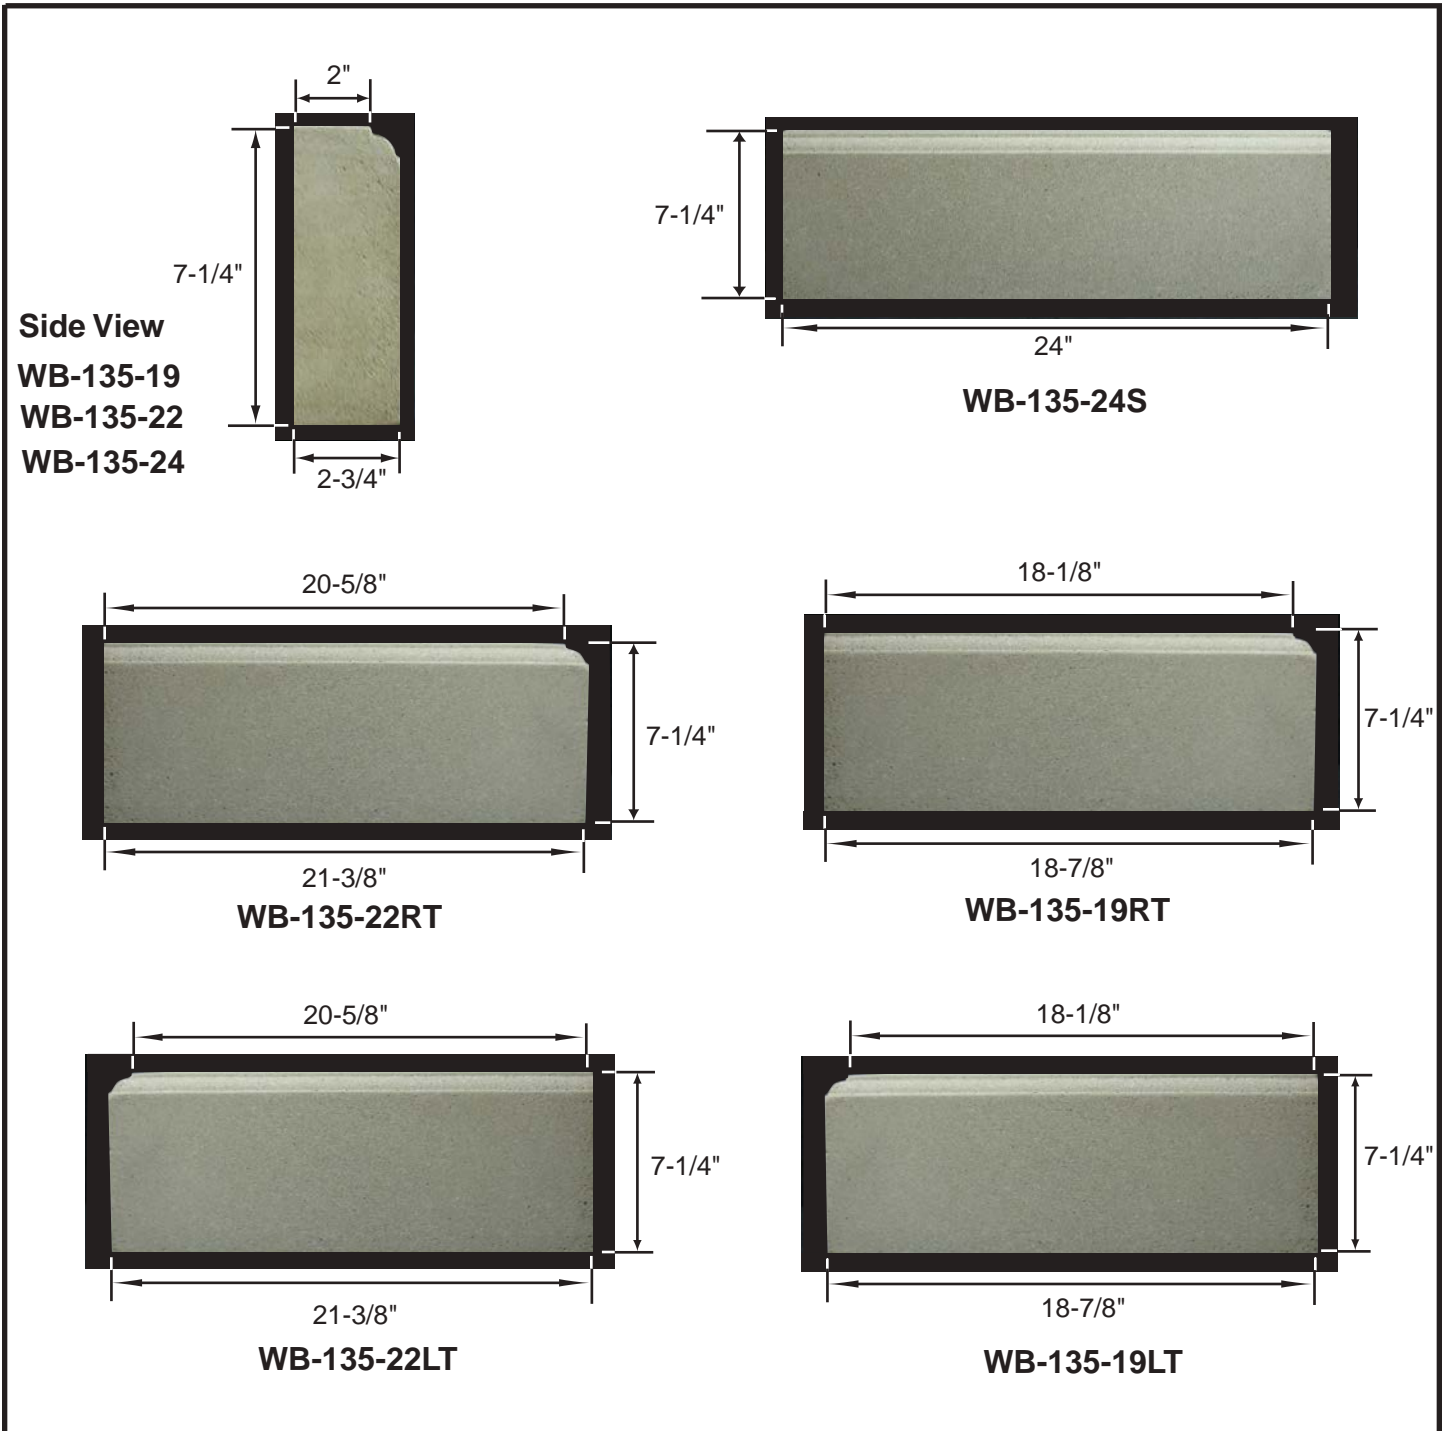

## Wall Bases

WB-135-19, 135-22, 135-24

| Product Code & Description  | WT.     |
|---|---------|
| <b>WB-135-19RT</b> Right Wall Base 7-1/4" W x 2-3/4" TH x 18-7/8" L | 29 lbs. |
| <b>WB-135-19LT</b> Left Wall Base 7-1/4" W x 2-3/4" TH x 18-7/8" L  | 29 lbs. |
| <b>WB-135-22RT</b> Right Wall Base 7-1/4" W x 2-3/4" TH x 21-3/8" L | 33 lbs. |
| <b>WB-135-22LT</b> Left Wall Base 7-1/4" W x 2-3/4" TH x 21-3/8" L  | 33 lbs. |
| <b>WB-135-24S</b> Straight Wall Base 7-1/4" W x 2-3/4" TH x 24" L   | 37 lbs. |