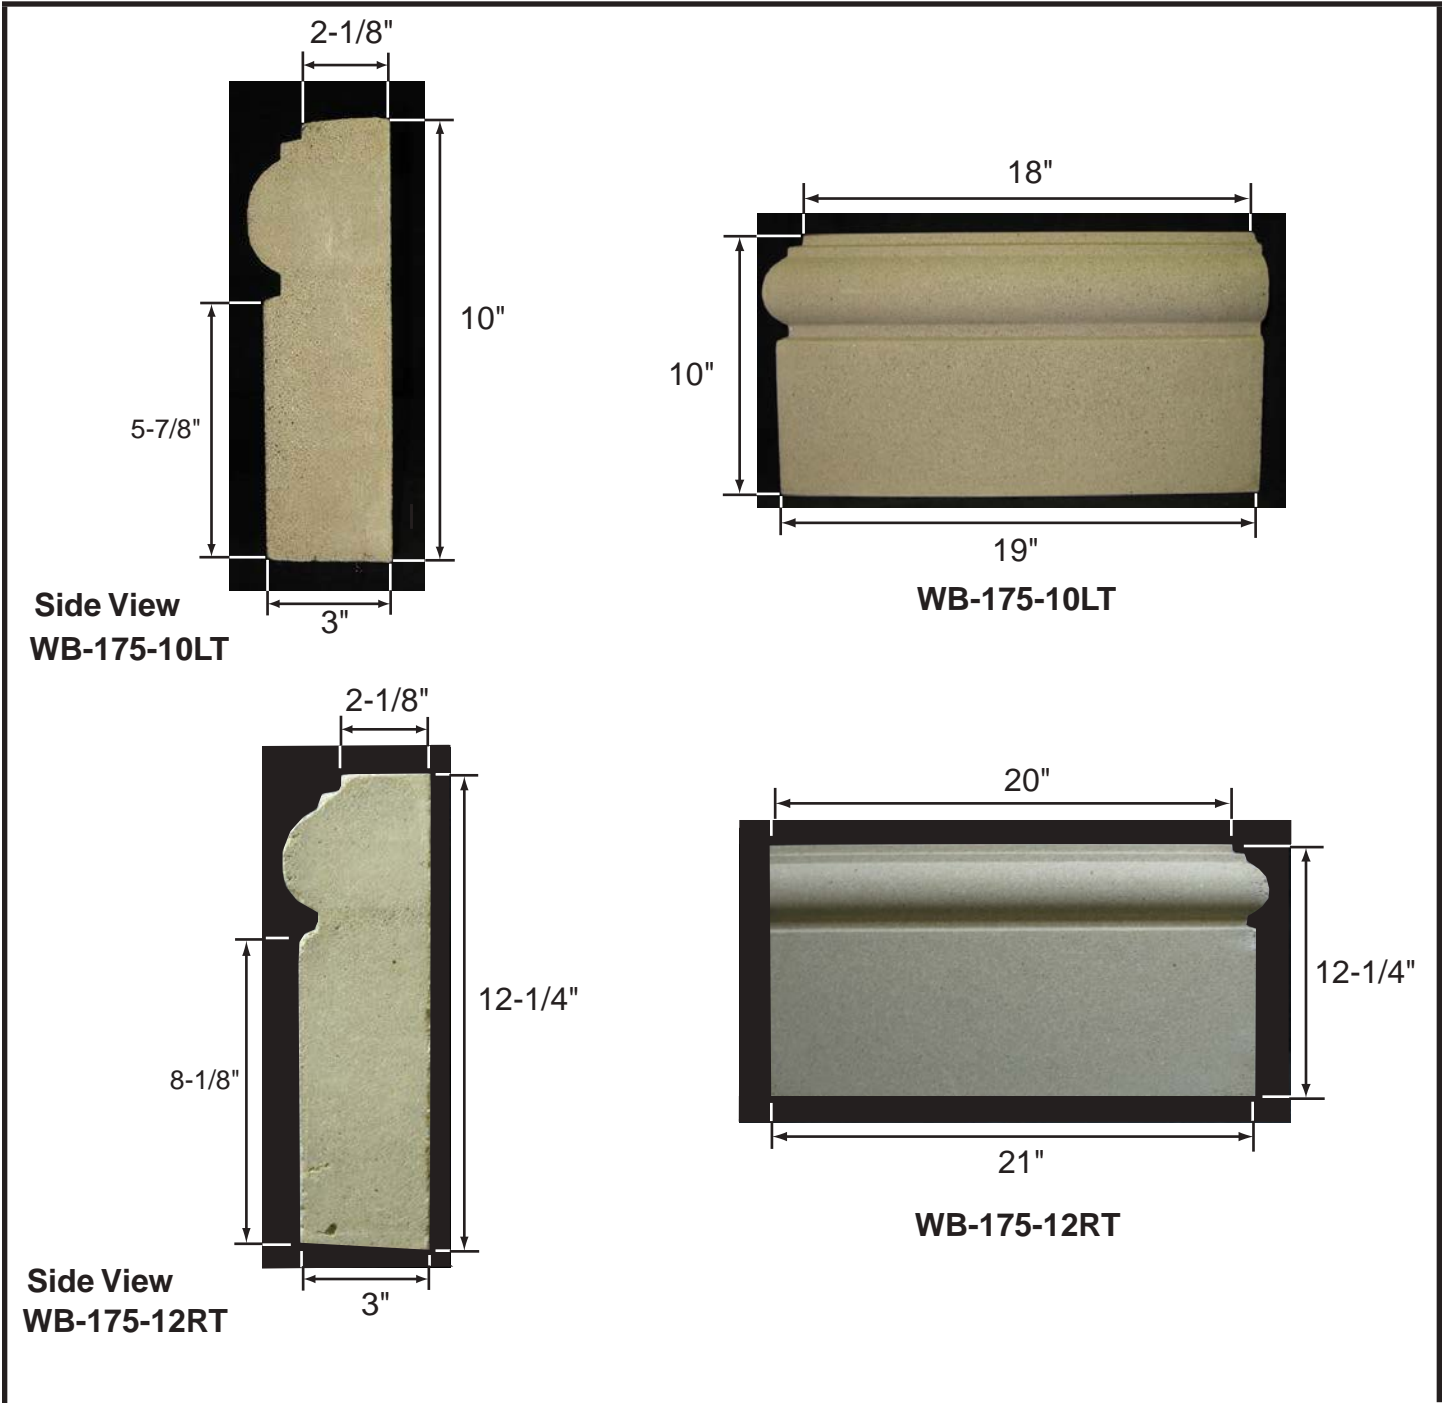

Wall Bases
 WB-175-10LT, 175-12RT

Product Code & Description	WT.
WB-175-10LT Left Wall Base 10" W x 3" TH x 19" L	44 lbs.
WB-175-12RT Right Wall Base 12-1/4" W x 3" TH x 21" L	61 lbs.