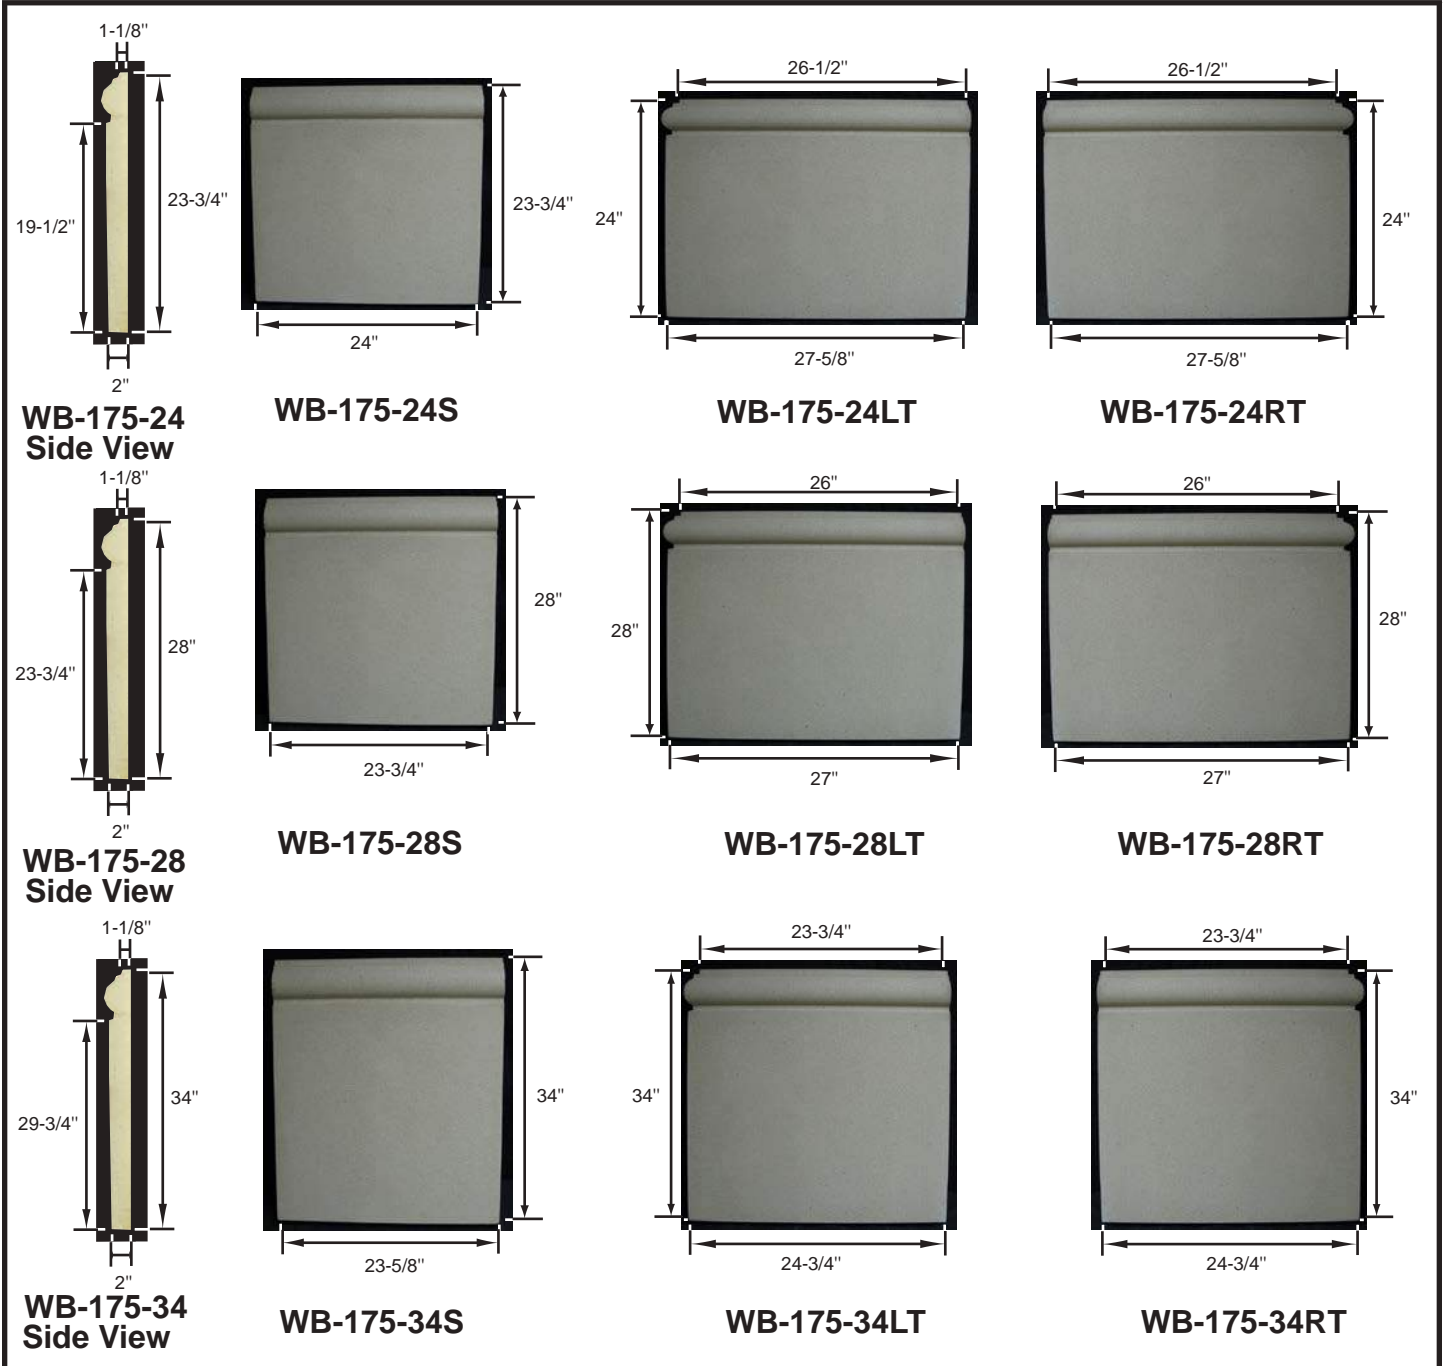

## Wall Bases

WB-175-24, 175-28, 175-34

Product Code & Description	WT.
<b>WB-175-24S</b> Straight Wall Base 23-3/4" W x 2" TH x 24" L	32 lbs.
<b>WB-175-24RT</b> Right Wall Base 24" W x 2" TH x 27-5/8" L	64 lbs.
<b>WB-175-24LT</b> Left Wall Base 24" W x 2" TH x 27-5/8" L	103 lbs.
<b>WB-175-28S</b> Straight Wall Base 28" W x 2" TH x 23-3/4" L	106 lbs.
<b>WB-175-28RT</b> Right Wall Base 28" W x 2" TH x 27" L	123 lbs.
<b>WB-175-28LT</b> Left Wall Base 28" W x 2" TH x 27" L	123 lbs.
<b>WB-175-34S</b> Straight Wall Base 34" W x 2" TH x 23-5/8" L	128 lbs.
<b>WB-175-34RT</b> Right Wall Base 34" W x 2" TH x 24-3/4" L	133 lbs.
<b>WB-175-34LT</b> Left Wall Base 34" W x 2" TH x 24-3/4" L	133 lbs.