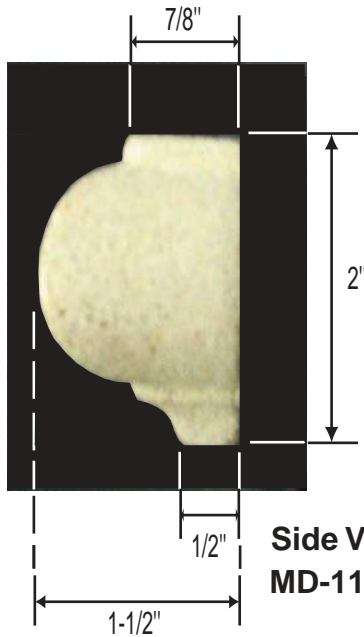

Product Catalog

MD-112RT-LT, 320-15RT-LT

**Side View
MD-112RT-LT**

MD-112RT-LT

**Side View
MD-320-15RT-LT**

MD-320-15RT-LT

Product Code & Description	WT.
MD-112RT-LT Right-Left Molding 2" W x 1-1/2" TH x 13-3/4" L	3 lbs.
MD-320-15RT-LT Right-Left Molding 3-1/4" W x 2-1/4" TH x 15" L	6 lbs.