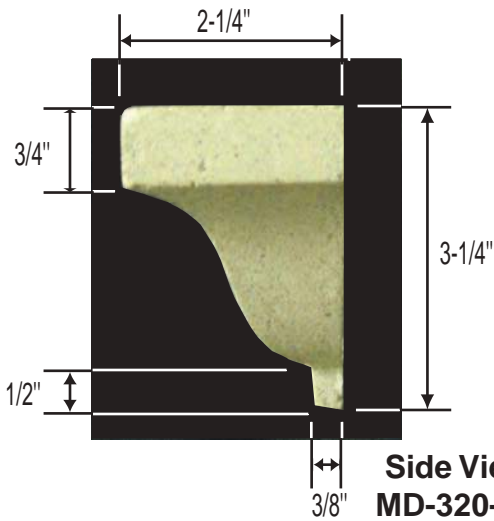

Product Catalog

MD-112RT-LT, 320-15RT-LT

**Side View
MD-112RT-LT**

MD-112RT-LT

**Side View
MD-320-15RT-LT**

MD-320-15RT-LT

Product Code & Description	WT.
MD-112RT-LT Right-Left Molding 2" W x 1-1/2" TH x 13-3/4" L	3 lbs.
MD-320-15RT-LT Right-Left Molding 3-1/4" W x 2-1/4" TH x 15" L	6 lbs.