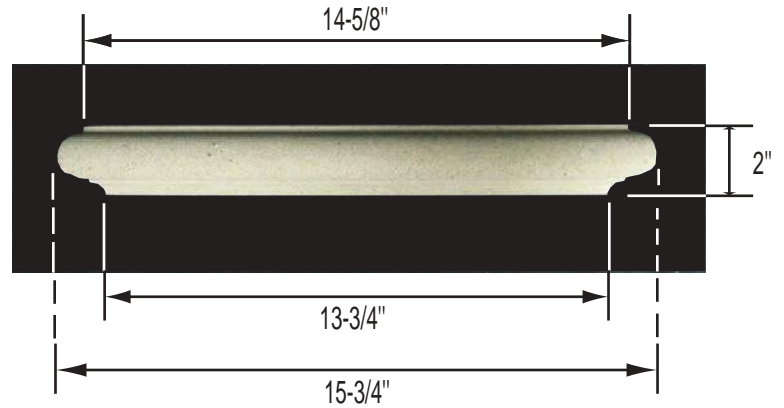

Product Catalog

MD-112RT-LT, 320-15RT-LT

**Side View
MD-112RT-LT**

MD-112RT-LT

**Side View
MD-320-15RT-LT**

MD-320-15RT-LT

Product Code & Description	WT.
MD-112RT-LT Right-Left Molding 2" W x 1-1/2" TH x 13-3/4" L	3 lbs.
MD-320-15RT-LT Right-Left Molding 3-1/4" W x 2-1/4" TH x 15" L	6 lbs.