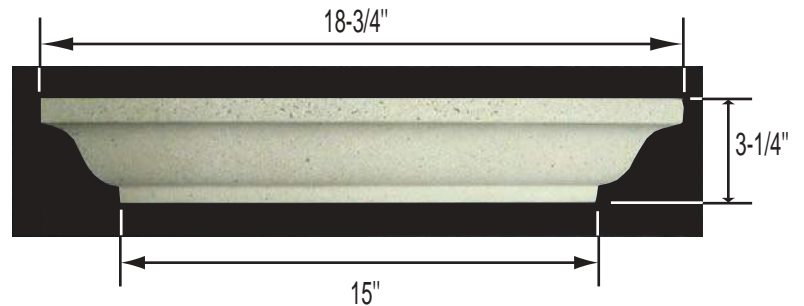

Product Catalog

MD-112RT-LT, 320-15RT-LT

**Side View
MD-112RT-LT**

MD-112RT-LT

**Side View
MD-320-15RT-LT**

MD-320-15RT-LT

Product Code & Description	WT.
MD-112RT-LT Right-Left Molding 2" W x 1-1/2" TH x 13-3/4" L	3 lbs.
MD-320-15RT-LT Right-Left Molding 3-1/4" W x 2-1/4" TH x 15" L	6 lbs.