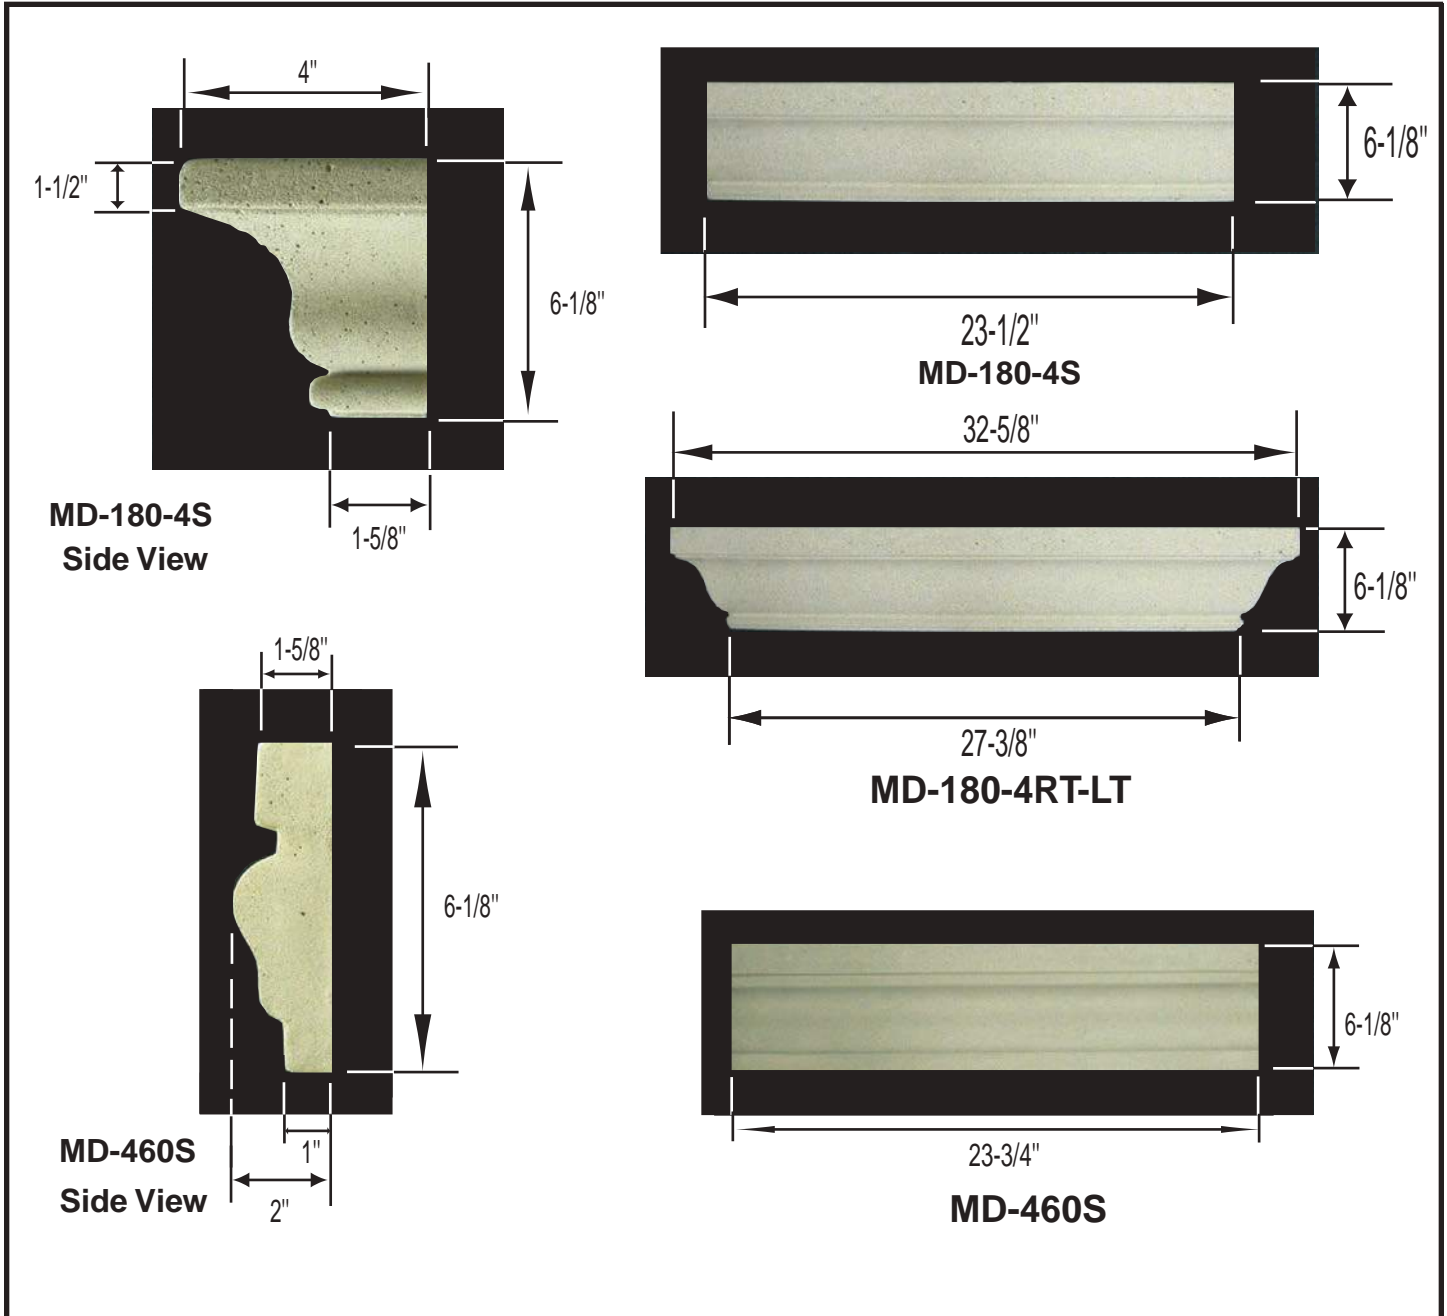

## MD-180-4, 460

Product Code & Description	WT.
<b>MD-180-4S</b> Straight Molding 6-1/8" W x 4" TH x 23-1/2" L	38 lbs.
<b>MD-180-4RT-LT</b> Right Left Molding 6-1/8" W x 4" TH x 27-3/8" L	41 lbs.
<b>MD-460S</b> Straight Molding 6-1/8" W x 2" TH x 23-3/4" L	17 lbs.