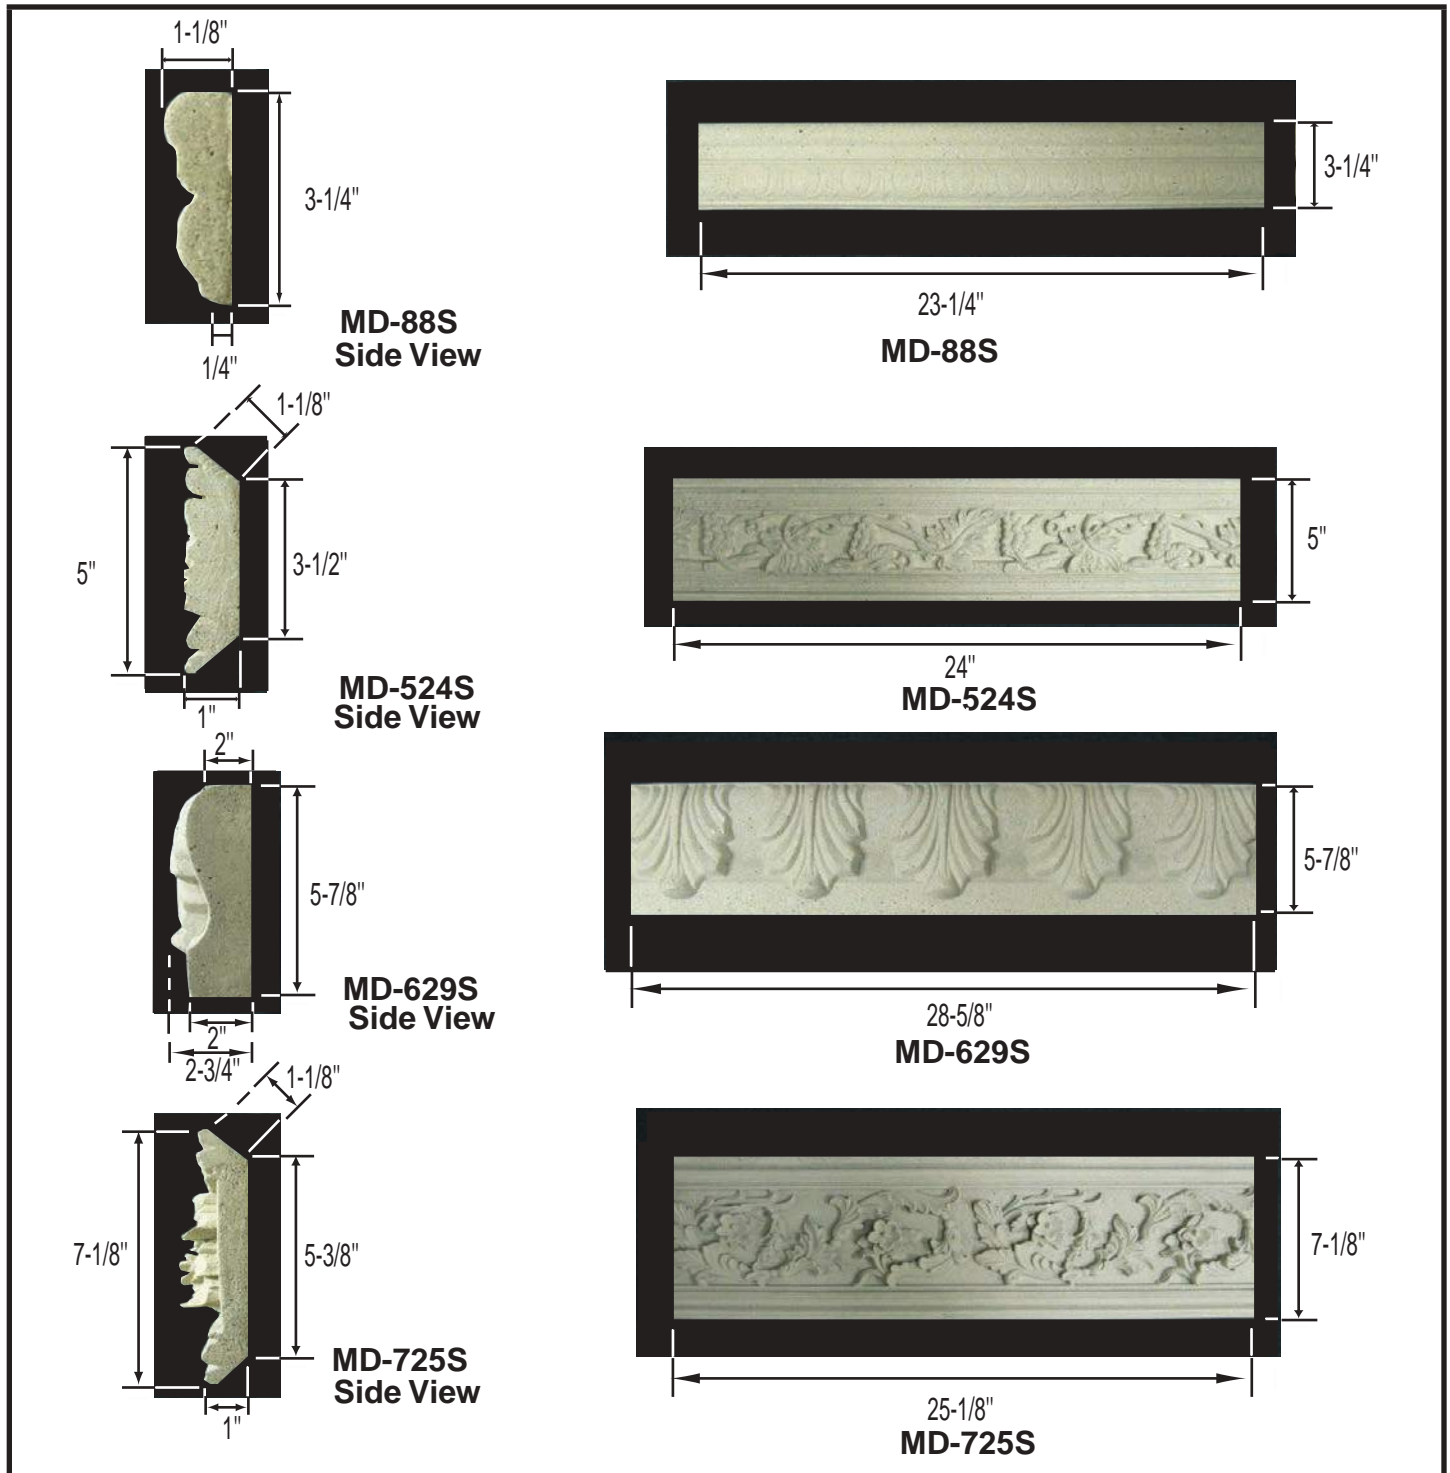

## MD-88, 524, 629, 725

| Product Code & Description  | WT.     |
|---|---------|
| <b>MD-88S</b> Egg & Dart Straight Molding 3-1/4" W x 1-1/8" TH x 23-1/4"L | 5 lbs.  |
| <b>MD-524S</b> Crown Molding w/ Grape leaf 5" W x 1" TH x 24" L           | 8 lbs.  |
| <b>MD-629S</b> Straight Molding w/ Leaf 5-7/8" W x 2" TH x 28-5/8" L      | 25 lbs. |
| <b>MD-725S</b> Crown Molding w/ Flower 7-1/8" W x 1" TH x 25-1/8" L       | 12 lbs. |