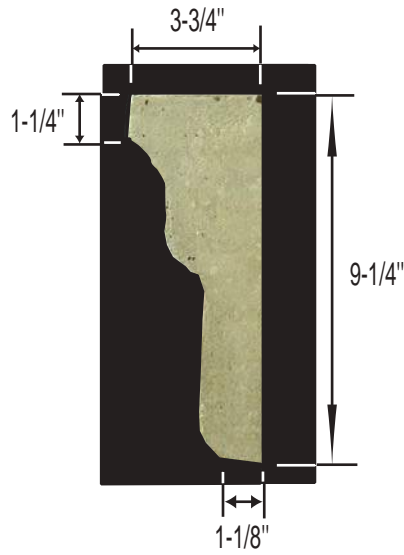

## MD-914

**MD-914S**  
**Side View**

**MD-914S**

**MD-914RT-LT**

Product Code & Description	WT.
<b>MD-914S</b> Straight Molding 9-1/4" W x 3-3/4" TH x 30" L	48 lbs.
<b>MD-914RT-LT</b> Right Left Molding 9-1/4" W x 3-3/4" TH x 35-7/8" L	65 lbs.