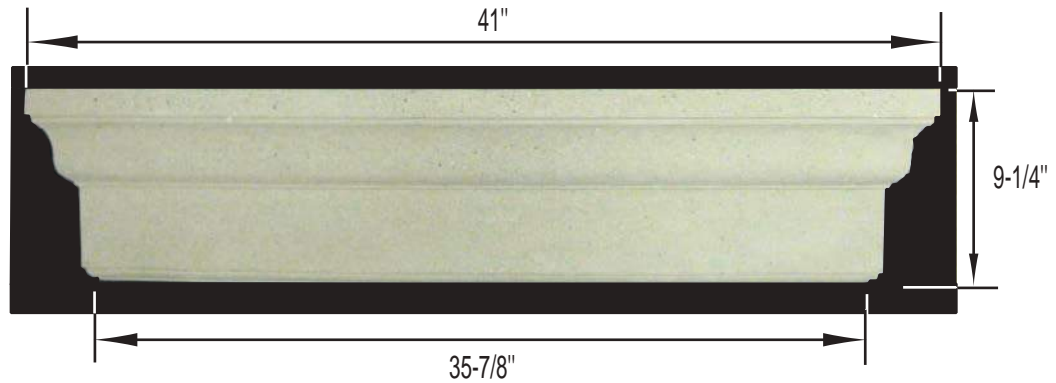

## MD-914

**MD-914S**  
**Side View**

**MD-914S**

**MD-914RT-LT**

Product Code & Description	WT.
<b>MD-914S</b> Straight Molding 9-1/4" W x 3-3/4" TH x 30" L	48 lbs.
<b>MD-914RT-LT</b> Right Left Molding 9-1/4" W x 3-3/4" TH x 35-7/8" L	65 lbs.