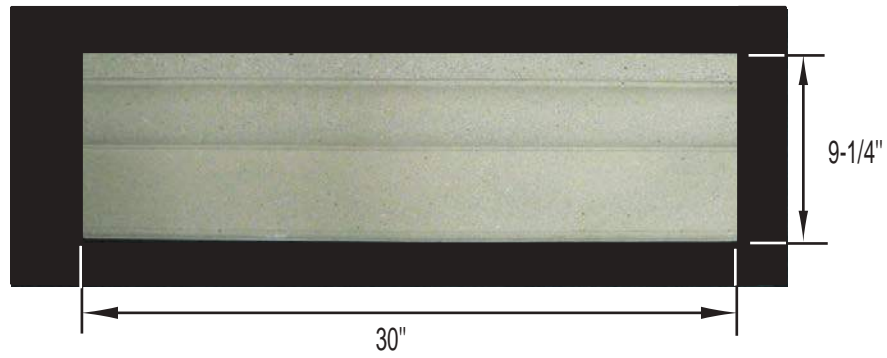

## MD-914

**MD-914S**  
**Side View**

**MD-914S**

**MD-914RT-LT**

Product Code & Description	WT.
<b>MD-914S</b> Straight Molding 9-1/4" W x 3-3/4" TH x 30" L	48 lbs.
<b>MD-914RT-LT</b> Right Left Molding 9-1/4" W x 3-3/4" TH x 35-7/8" L	65 lbs.