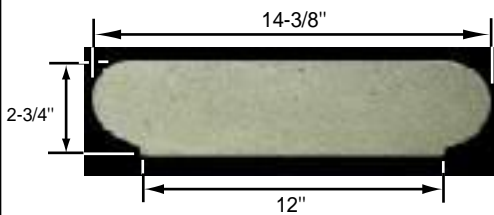

Wall Cap
WC-800
Carmel

WC-800-8
Side View

Straight (S)

WC-800-10
Side View

Terminal (T)

WC-800-12
Side View

Corner (C)

WC-800-14
Side View

Radius measured on the inside base

Radius (R)

Radius measured on the inside base

****Radius Double Terminal (TT)**

**Available in limited sizes

*All pieces have a tolerance of +/- 1/4"

Wall Cap WC-800 Carmel