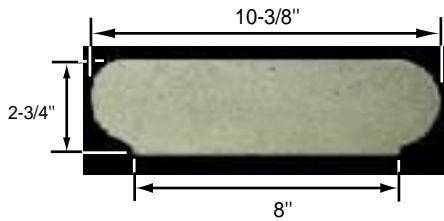

Wall Cap
WC-800
Carmel

WC-800-8
Side View