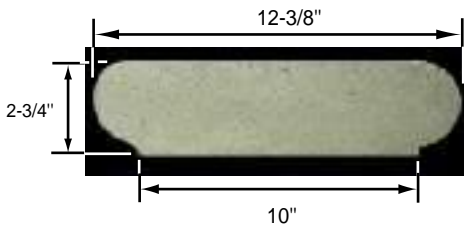

WC-800-10
Side View