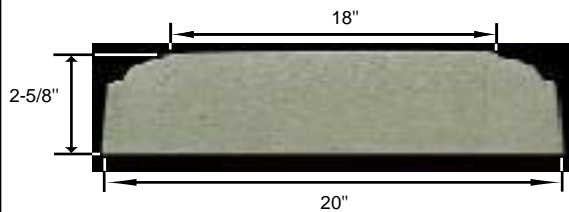

**Wall Cap
WC-221
Santa Cruz**

**WC-221-8
Side View**

Straight (S)

**WC-221-10
Side View**

Terminal (T)

**WC-221-12
Side View**

Corner (C)

**WC-221-14
Side View**

Radius measured on the inside

Radius (R)

*All pieces have a tolerance of +/- 1/4"

**WC-221-20
Side View**

**SANTA CRUZ
WC-221**

PRODUCT	DIMENSIONS	LBS
WC-221-8S	STRAIGHT 8" B x 2-5/8" TH x 23-5/8" L	37
WC-221-8C	CORNER 8" B x 2-5/8" TH x 3-3/4" L (INSIDE)	26
WC-221-8T	TERMINAL 8" B x 2-5/8" TH x 23-3/4" L	38
WC-221-8R.48	48" RADIUS 8" B x 2-5/8" TH x 24-3/4" L	40
WC-221-8R.72	72" RADIUS 8" B x 2-5/8" TH x 24-3/4" L	40
WC-221-8R.96	96" RADIUS 8" B x 2-5/8" TH x 24-3/4" L	40
WC-221-8R120	120" RADIUS 8" B x 2-5/8" TH x 24-3/4" L	40
WC-221-8R144	144" RADIUS 8" B x 2-5/8" TH x 24-3/4" L	40
WC-221-10S	STRAIGHT 10" B x 2-5/8" TH x 23-5/8" L	49
WC-221-10C	CORNER 10" B x 2-5/8" TH x 5-3/4" L (INSIDE)	47
WC-221-10T	TERMINAL 10" B x 2-5/8" TH x 23-5/8" L	48
WC-221-10R.24	24" RADIUS 10" B x 2-5/8" TH x 18-5/8" L	41
WC-221-10R.36	36" RADIUS 10" B x 2-5/8" TH x 22-1/2" L	46
WC-221-10R.48	48" RADIUS 10" B x 2-5/8" TH x 24-3/4" L	51
WC-221-10R.60	60" RADIUS 10" B x 2-5/8" TH x 23-1/2" L	49
WC-221-10R.72	72" RADIUS 10" B x 2-5/8" TH x 24-3/4" L	51
WC-221-10R.96	96" RADIUS 10" B x 2-5/8" TH x 24-3/4" L	51
WC-221-10R120	120" RADIUS 10" B x 2-5/8" TH x 24-3/4" L	52
WC-221-12S	STRAIGHT 12" B x 2-5/8" TH x 23-5/8" L	59
WC-221-12C	CORNER 12" B x 2-5/8" TH x 5-3/4" L (INSIDE)	62
WC-221-12T	TERMINAL 12" B x 2-5/8" TH x 23-3/4" L	60
WC-221-14S	STRAIGHT 14" B x 2-5/8" TH x 23-3/4" L	69
WC-221-14C	CORNER 14" B x 2-5/8" TH x 5-3/4" L (INSIDE)	69
WC-221-14T	TERMINAL 14" B x 2-5/8" TH x 23-3/4" L	69
WC-221-20S	STRAIGHT 20" B x 2-5/8" TH x 23-5/8" L	100
WC-221-20T	TERMINAL 20" B x 2-5/8" TH x 23-5/8" L	98