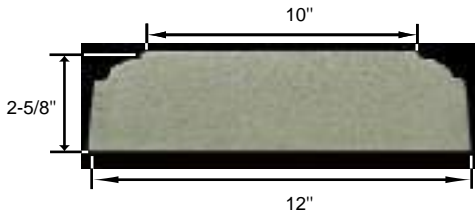

**Wall Cap
WC-221
Santa Cruz**

**WC-221-8
Side View**

Straight (S)

**WC-221-10
Side View**

Terminal (T)

**WC-221-12
Side View**

Corner (C)

**WC-221-14
Side View**

Radius measured on the inside

Radius (R)

*All pieces have a tolerance of +/- 1/4"

**WC-221-20
Side View**

**SANTA CRUZ
WC-221**

PRODUCT	DIMENSIONS	LBS
WC-221-8S	STRAIGHT 8" B x 2-5/8" TH x 23-5/8" L	37
WC-221-8C	CORNER 8" B x 2-5/8" TH x 3-3/4" L (INSIDE)	26
WC-221-8T	TERMINAL 8" B x 2-5/8" TH x 23-3/4" L	38
WC-221-8R.48	48" RADIUS 8" B x 2-5/8" TH x 24-3/4" L	40
WC-221-8R.72	72" RADIUS 8" B x 2-5/8" TH x 24-3/4" L	40
WC-221-8R.96	96" RADIUS 8" B x 2-5/8" TH x 24-3/4" L	40
WC-221-8R120	120" RADIUS 8" B x 2-5/8" TH x 24-3/4" L	40
WC-221-8R144	144" RADIUS 8" B x 2-5/8" TH x 24-3/4" L	40
WC-221-10S	STRAIGHT 10" B x 2-5/8" TH x 23-5/8" L	49
WC-221-10C	CORNER 10" B x 2-5/8" TH x 5-3/4" L (INSIDE)	47
WC-221-10T	TERMINAL 10" B x 2-5/8" TH x 23-5/8" L	48
WC-221-10R.24	24" RADIUS 10" B x 2-5/8" TH x 18-5/8" L	41
WC-221-10R.36	36" RADIUS 10" B x 2-5/8" TH x 22-1/2" L	46
WC-221-10R.48	48" RADIUS 10" B x 2-5/8" TH x 24-3/4" L	51
WC-221-10R.60	60" RADIUS 10" B x 2-5/8" TH x 23-1/2" L	49
WC-221-10R.72	72" RADIUS 10" B x 2-5/8" TH x 24-3/4" L	51
WC-221-10R.96	96" RADIUS 10" B x 2-5/8" TH x 24-3/4" L	51
WC-221-10R120	120" RADIUS 10" B x 2-5/8" TH x 24-3/4" L	52
WC-221-12S	STRAIGHT 12" B x 2-5/8" TH x 23-5/8" L	59
WC-221-12C	CORNER 12" B x 2-5/8" TH x 5-3/4" L (INSIDE)	62
WC-221-12T	TERMINAL 12" B x 2-5/8" TH x 23-3/4" L	60
WC-221-14S	STRAIGHT 14" B x 2-5/8" TH x 23-3/4" L	69
WC-221-14C	CORNER 14" B x 2-5/8" TH x 5-3/4" L (INSIDE)	69
WC-221-14T	TERMINAL 14" B x 2-5/8" TH x 23-3/4" L	69
WC-221-20S	STRAIGHT 20" B x 2-5/8" TH x 23-5/8" L	100
WC-221-20T	TERMINAL 20" B x 2-5/8" TH x 23-5/8" L	98