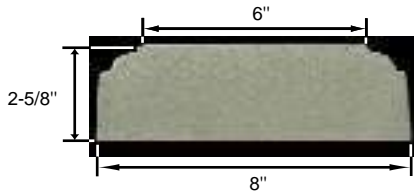

**Wall Cap
WC-221
Santa Cruz**

**WC-221-8
Side View**

Straight (S)

**WC-221-10
Side View**

Terminal (T)

**WC-221-12
Side View**

Corner (C)

**WC-221-14
Side View**

Radius measured on the inside

Radius (R)

*All pieces have a tolerance of +/- 1/4"

**WC-221-20
Side View**

**SANTA CRUZ
WC-221**

PRODUCT	DIMENSIONS	LBS
WC-221-8S	STRAIGHT 8" B x 2-5/8" TH x 23-5/8" L	37
WC-221-8C	CORNER 8" B x 2-5/8" TH x 3-3/4" L (INSIDE)	26
WC-221-8T	TERMINAL 8" B x 2-5/8" TH x 23-3/4" L	38
WC-221-8R.48	48" RADIUS 8" B x 2-5/8" TH x 24-3/4" L	40
WC-221-8R.72	72" RADIUS 8" B x 2-5/8" TH x 24-3/4" L	40
WC-221-8R.96	96" RADIUS 8" B x 2-5/8" TH x 24-3/4" L	40
WC-221-8R120	120" RADIUS 8" B x 2-5/8" TH x 24-3/4" L	40
WC-221-8R144	144" RADIUS 8" B x 2-5/8" TH x 24-3/4" L	40
WC-221-10S	STRAIGHT 10" B x 2-5/8" TH x 23-5/8" L	49
WC-221-10C	CORNER 10" B x 2-5/8" TH x 5-3/4" L (INSIDE)	47
WC-221-10T	TERMINAL 10" B x 2-5/8" TH x 23-5/8" L	48
WC-221-10R.24	24" RADIUS 10" B x 2-5/8" TH x 18-5/8" L	41
WC-221-10R.36	36" RADIUS 10" B x 2-5/8" TH x 22-1/2" L	46
WC-221-10R.48	48" RADIUS 10" B x 2-5/8" TH x 24-3/4" L	51
WC-221-10R.60	60" RADIUS 10" B x 2-5/8" TH x 23-1/2" L	49
WC-221-10R.72	72" RADIUS 10" B x 2-5/8" TH x 24-3/4" L	51
WC-221-10R.96	96" RADIUS 10" B x 2-5/8" TH x 24-3/4" L	51
WC-221-10R120	120" RADIUS 10" B x 2-5/8" TH x 24-3/4" L	52
WC-221-12S	STRAIGHT 12" B x 2-5/8" TH x 23-5/8" L	59
WC-221-12C	CORNER 12" B x 2-5/8" TH x 5-3/4" L (INSIDE)	62
WC-221-12T	TERMINAL 12" B x 2-5/8" TH x 23-3/4" L	60
WC-221-14S	STRAIGHT 14" B x 2-5/8" TH x 23-3/4" L	69
WC-221-14C	CORNER 14" B x 2-5/8" TH x 5-3/4" L (INSIDE)	69
WC-221-14T	TERMINAL 14" B x 2-5/8" TH x 23-3/4" L	69
WC-221-20S	STRAIGHT 20" B x 2-5/8" TH x 23-5/8" L	100
WC-221-20T	TERMINAL 20" B x 2-5/8" TH x 23-5/8" L	98