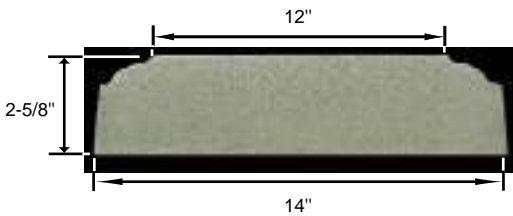

**Wall Cap
WC-221
Santa Cruz**

**WC-221-8
Side View**

Straight (S)

**WC-221-10
Side View**

Terminal (T)

**WC-221-12
Side View**

Corner (C)

**WC-221-14
Side View**

Radius measured on the inside

Radius (R)

*All pieces have a tolerance of +/- 1/4"

**WC-221-20
Side View**

**SANTA CRUZ
WC-221**

PRODUCT	DIMENSIONS	LBS
WC-221-8S	STRAIGHT 8" B x 2-5/8" TH x 23-5/8" L	37
WC-221-8C	CORNER 8" B x 2-5/8" TH x 3-3/4" L (INSIDE)	26
WC-221-8T	TERMINAL 8" B x 2-5/8" TH x 23-3/4" L	38
WC-221-8R.48	48" RADIUS 8" B x 2-5/8" TH x 24-3/4" L	40
WC-221-8R.72	72" RADIUS 8" B x 2-5/8" TH x 24-3/4" L	40
WC-221-8R.96	96" RADIUS 8" B x 2-5/8" TH x 24-3/4" L	40
WC-221-8R120	120" RADIUS 8" B x 2-5/8" TH x 24-3/4" L	40
WC-221-8R144	144" RADIUS 8" B x 2-5/8" TH x 24-3/4" L	40
WC-221-10S	STRAIGHT 10" B x 2-5/8" TH x 23-5/8" L	49
WC-221-10C	CORNER 10" B x 2-5/8" TH x 5-3/4" L (INSIDE)	47
WC-221-10T	TERMINAL 10" B x 2-5/8" TH x 23-5/8" L	48
WC-221-10R.24	24" RADIUS 10" B x 2-5/8" TH x 18-5/8" L	41
WC-221-10R.36	36" RADIUS 10" B x 2-5/8" TH x 22-1/2" L	46
WC-221-10R.48	48" RADIUS 10" B x 2-5/8" TH x 24-3/4" L	51
WC-221-10R.60	60" RADIUS 10" B x 2-5/8" TH x 23-1/2" L	49
WC-221-10R.72	72" RADIUS 10" B x 2-5/8" TH x 24-3/4" L	51
WC-221-10R.96	96" RADIUS 10" B x 2-5/8" TH x 24-3/4" L	51
WC-221-10R120	120" RADIUS 10" B x 2-5/8" TH x 24-3/4" L	52
WC-221-12S	STRAIGHT 12" B x 2-5/8" TH x 23-5/8" L	59
WC-221-12C	CORNER 12" B x 2-5/8" TH x 5-3/4" L (INSIDE)	62
WC-221-12T	TERMINAL 12" B x 2-5/8" TH x 23-3/4" L	60
WC-221-14S	STRAIGHT 14" B x 2-5/8" TH x 23-3/4" L	69
WC-221-14C	CORNER 14" B x 2-5/8" TH x 5-3/4" L (INSIDE)	69
WC-221-14T	TERMINAL 14" B x 2-5/8" TH x 23-3/4" L	69
WC-221-20S	STRAIGHT 20" B x 2-5/8" TH x 23-5/8" L	100
WC-221-20T	TERMINAL 20" B x 2-5/8" TH x 23-5/8" L	98