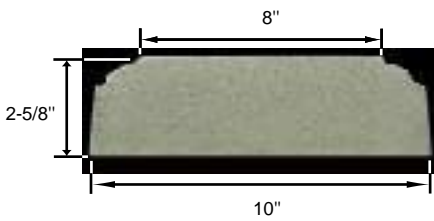

**Wall Cap
WC-221
Santa Cruz**

**WC-221-8
Side View**

Straight (S)

**WC-221-10
Side View**

Terminal (T)

**WC-221-12
Side View**

Corner (C)

**WC-221-14
Side View**

Radius measured on the inside

Radius (R)

*All pieces have a tolerance of +/- 1/4"

**WC-221-20
Side View**

**SANTA CRUZ
WC-221**

PRODUCT	DIMENSIONS	LBS
WC-221-8S	STRAIGHT 8" B x 2-5/8" TH x 23-5/8" L	37
WC-221-8C	CORNER 8" B x 2-5/8" TH x 3-3/4" L (INSIDE)	26
WC-221-8T	TERMINAL 8" B x 2-5/8" TH x 23-3/4" L	38
WC-221-8R.48	48" RADIUS 8" B x 2-5/8" TH x 24-3/4" L	40
WC-221-8R.72	72" RADIUS 8" B x 2-5/8" TH x 24-3/4" L	40
WC-221-8R.96	96" RADIUS 8" B x 2-5/8" TH x 24-3/4" L	40
WC-221-8R120	120" RADIUS 8" B x 2-5/8" TH x 24-3/4" L	40
WC-221-8R144	144" RADIUS 8" B x 2-5/8" TH x 24-3/4" L	40
WC-221-10S	STRAIGHT 10" B x 2-5/8" TH x 23-5/8" L	49
WC-221-10C	CORNER 10" B x 2-5/8" TH x 5-3/4" L (INSIDE)	47
WC-221-10T	TERMINAL 10" B x 2-5/8" TH x 23-5/8" L	48
WC-221-10R.24	24" RADIUS 10" B x 2-5/8" TH x 18-5/8" L	41
WC-221-10R.36	36" RADIUS 10" B x 2-5/8" TH x 22-1/2" L	46
WC-221-10R.48	48" RADIUS 10" B x 2-5/8" TH x 24-3/4" L	51
WC-221-10R.60	60" RADIUS 10" B x 2-5/8" TH x 23-1/2" L	49
WC-221-10R.72	72" RADIUS 10" B x 2-5/8" TH x 24-3/4" L	51
WC-221-10R.96	96" RADIUS 10" B x 2-5/8" TH x 24-3/4" L	51
WC-221-10R120	120" RADIUS 10" B x 2-5/8" TH x 24-3/4" L	52
WC-221-12S	STRAIGHT 12" B x 2-5/8" TH x 23-5/8" L	59
WC-221-12C	CORNER 12" B x 2-5/8" TH x 5-3/4" L (INSIDE)	62
WC-221-12T	TERMINAL 12" B x 2-5/8" TH x 23-3/4" L	60
WC-221-14S	STRAIGHT 14" B x 2-5/8" TH x 23-3/4" L	69
WC-221-14C	CORNER 14" B x 2-5/8" TH x 5-3/4" L (INSIDE)	69
WC-221-14T	TERMINAL 14" B x 2-5/8" TH x 23-3/4" L	69
WC-221-20S	STRAIGHT 20" B x 2-5/8" TH x 23-5/8" L	100
WC-221-20T	TERMINAL 20" B x 2-5/8" TH x 23-5/8" L	98