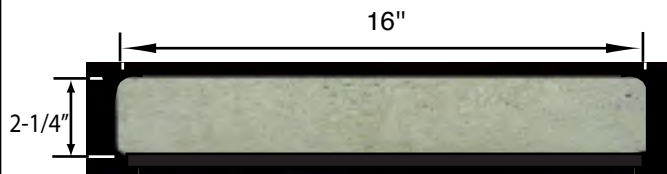

**WC-104-16
Side View**