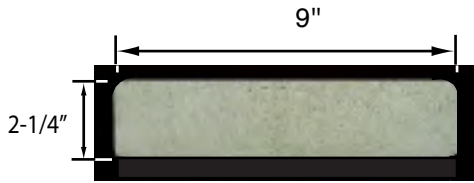

**Wall Cap/Stair Tread
WC-104
TRESTLES**

**WC-104-9
Side View**