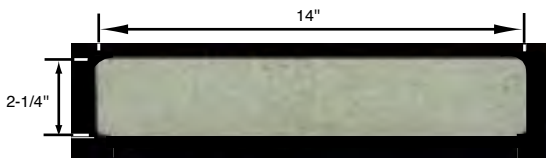

POOL COPING
WC-104 (NO LIP)
TRESTLES

WC-104-9
Side View

Straight (S)

WC-104-10
Side View

Terminal (T)

WC-104-11
Side View

WC-104-12
Side View

Corner (C)