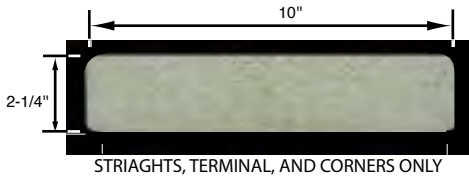

POOL COPING
WC-104 (NO LIP)
TRESTLES

WC-104-9
Side View

Straight (S)

WC-104-10
Side View

Terminal (T)

WC-104-11
Side View

WC-104-12
Side View

Corner (C)