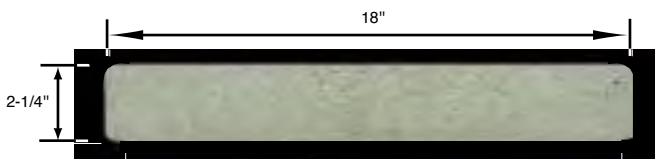

LIMITED RADIUSES

*All pieces have a tolerance of +/- 1/4"