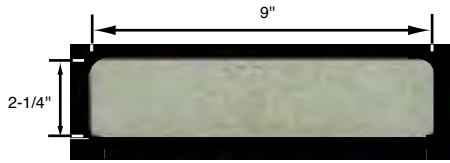

POOL COPING
WC-104 (NO LIP)
TRESTLES

WC-104-9
Side View