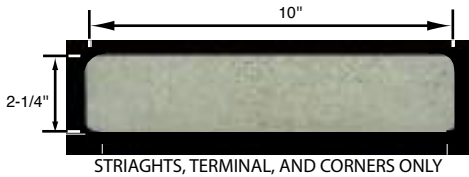

Wall Cap/Stair Tread
WC-104 (NO LIP)
TRESTLES

WC-104-9
Side View

Straight (S)

WC-104-10
Side View

Terminal (T)

WC-104-11
Side View

WC-104-12
Side View

Corner (C)