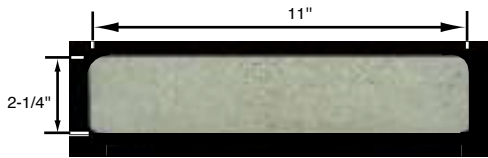

Wall Cap/Stair Tread
WC-104 (NO LIP)
TRESTLES

WC-104-9
Side View

Straight (S)

WC-104-10
Side View

Terminal (T)

WC-104-11
Side View

WC-104-12
Side View

Corner (C)