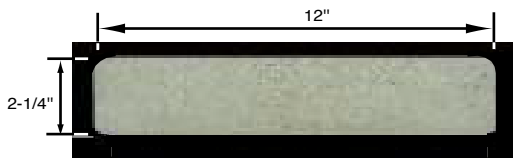

Wall Cap/Stair Tread
WC-104 (NO LIP)
TRESTLES

WC-104-9
Side View

Straight (S)

WC-104-10
Side View

Terminal (T)

WC-104-11
Side View

WC-104-12
Side View

Corner (C)