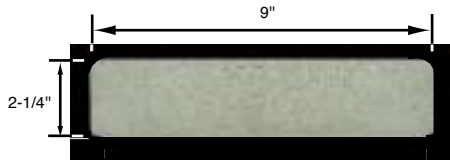

Wall Cap/Stair Tread
WC-104 (NO LIP)
TRESTLES

WC-104-9
Side View

Straight (S)

WC-104-10
Side View

Terminal (T)

WC-104-11
Side View

WC-104-12
Side View

Corner (C)