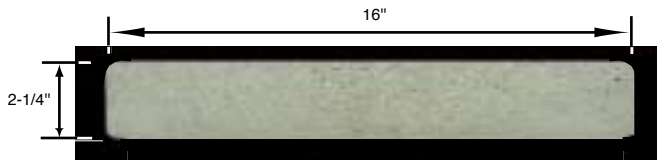

WC-104-16
Side View